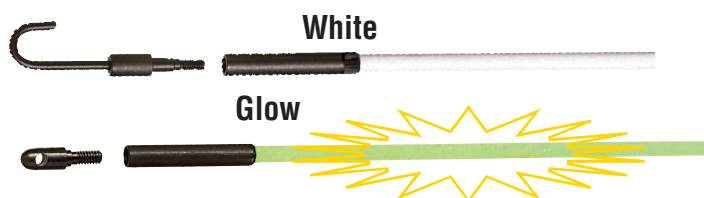

Tuff-Rod™ Fishing Poles

- Strong, lightweight, flexible extendable fiberglass rod kits
- Use to reach and pull wires over suspended ceilings, in cable trays or through interior walls
- Packaged in clear tubes for protection and long-term storage

Tuff-Rod™ Regular Flex

- 1/4 in. white fiberglass
- Extra stiffness for added control when maneuvering wires

Description	Cat. No.
12 ft. kit with fixed bullet nose and threaded J hook (3 ea. 4 ft. sections)	31-611
24 ft. kit with fixed bullet nose and threaded bullet nose (4 ea. 6 ft. sections)	31-612
12 pack of 1/4 in. x 4 ft. Regular Flex Replacement Rods	31-643
12 pack of 1/4 in. x 6 ft. Regular Flex Replacement Rods	31-644

Tuff-Rod™ Extra Flex Glow

- 3/16 in. pale green luminescent fiberglass
- Glow-in-the-dark material for easy use in attics, basements and other dim lit areas

Description	Cat. No.
12 ft. kit with fixed bullet nose and threaded J hook (3 ea. 4 ft. sections)	31-631
30 ft. kit with fixed bullet nose and threaded bullet nose (5 ea. 6 ft. sections)	31-633
12 pack of 3/16 in. x 4 ft. Extra Flex Glow Replacement Rods	31-647
12 pack of 3/16 in. x 6 ft. Extra Flex Glow Replacement Rods	31-648

Accessory Kits

- Includes replacement heads, one threaded bullet nose, one threaded J hook and one threaded wisk

Description	Cat. No.
3/16 in. Accessory kit	31-651
1/4 in. Accessory kit	31-652