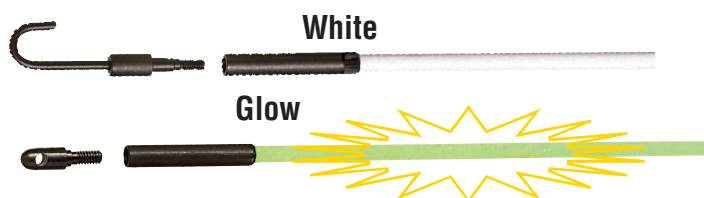

## Tuff-Rod™ Fishing Poles

- Strong, lightweight, flexible extendable fiberglass rod kits
- Use to reach and pull wires over suspended ceilings, in cable trays or through interior walls
- Packaged in clear tubes for protection and long-term storage

## Tuff-Rod™ Regular Flex

- 1/4 in. white fiberglass
- Extra stiffness for added control when maneuvering wires

Description	Cat. No.
12 ft. kit with fixed bullet nose and threaded J hook (3 ea. 4 ft. sections)	<b>31-611</b>
24 ft. kit with fixed bullet nose and threaded bullet nose (4 ea. 6 ft. sections)	<b>31-612</b>
12 pack of 1/4 in. x 4 ft. Regular Flex Replacement Rods	<b>31-643</b>
12 pack of 1/4 in. x 6 ft. Regular Flex Replacement Rods	<b>31-644</b>

## Tuff-Rod™ Extra Flex Glow

- 3/16 in. pale green luminescent fiberglass
- Glow-in-the-dark material for easy use in attics, basements and other dim lit areas

Description	Cat. No.
12 ft. kit with fixed bullet nose and threaded J hook (3 ea. 4 ft. sections)	<b>31-631</b>
30 ft. kit with fixed bullet nose and threaded bullet nose (5 ea. 6 ft. sections)	<b>31-633</b>
12 pack of 3/16 in. x 4 ft. Extra Flex Glow Replacement Rods	<b>31-647</b>
12 pack of 3/16 in. x 6 ft. Extra Flex Glow Replacement Rods	<b>31-648</b>

## Accessory Kits

- Includes replacement heads, one threaded bullet nose, one threaded J hook and one threaded wisk

Description	Cat. No.
3/16 in. Accessory kit	<b>31-651</b>
1/4 in. Accessory kit	<b>31-652</b>