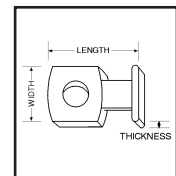

Description	Length	Width	Thickness	Max. Bundle	Tensile Strength	Pad Size (H X L)	Qty./Bag	Cat. No.
Natural Nylon	4.0 in./102mm	.100 in./2.54mm	.044 in./1.12mm	1/16 - 7/8 in.	18 lbs.	5/16 in. x 1 in.	100	IT1MID-C
Natural Nylon	7.8 in./200mm	.181 in./4.59mm	.055 in./1.40mm	1/16 - 1-7/8 in.	50 lbs.	1-1/8 in. x 1/2 in.	100	IT2SID-C
Natural Nylon	14.1 in./358mm	.187 in./4.75mm	.055 in./1.40mm	3/8 - 4 in.	50 lbs.	1-1/8 in. x 1/2 in.	100	IT4SID-C

Screw Mounting Bases - Standard and Low Profile

Standard Screw Mount

Low Profile Mount

Description	Length	Width	Height	Slot Height	Slot Width	Screw Size	Qty./Bag	Cat. No.
Screw Mount Natural Nylon	.590 in./15mm	.370 in./9.40mm	.270 in./6.86mm	.062 in./1.59mm	.190 in./4.83mm	No. 6	100	IT1SMB-C
Screw Mount UV Black Nylon							100	IT1SMB-C0
Screw Mount Natural Nylon	.870 in./22mm	.640 in./16.26mm	.380 in./9.65mm	.125 in./3.18mm	.300 in./7.62mm	1/4 in.	100	IT2SMB-C
Screw Mount UV Black Nylon							100	IT2SMB-C0
Low Profile Mount	.750 in./19mm	.500 in./12.70mm	.120 in./3.04mm	.062 in./1.57mm	.180 in./4.57mm	No. 8	100	IT1LPMB-C