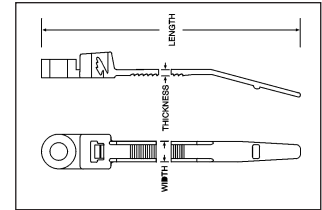

Mounting Head Ties Natural and UV Black

- Use for attaching bundles to surfaces
- Allows bundling before and after mounting

Description	Length	Width	Strap Thickness	Max. Bundle	Tensile Strength	Screw Size	Qty./Bag	Cat. No.
Natural Nylon	6.0 in./152mm	.140 in./3.55mm	.048 in./1.21mm	1/16 - 1-1/4 in.	30 lbs.	No. 8	100	IT1_5IMH-C
UV Black Nylon							100	IT1_5IMH-C0
Natural Nylon	8.1 in./206mm	.178 in./4.52mm	.053 in./1.35mm	1/16 - 1-3/4 in.	50 lbs.	No. 10	100	IT2SMH-C
Natural Nylon							1000	IT2SMH-M
UV Black Nylon							100	IT2SMH-C0
Natural Nylon							100	IT3SMH-C
UV Black Nylon	11.8 in./300mm	.189 in./4.80mm	.050 in./1.27mm	1/16 - 3 in.	50 lbs.	No. 10	100	IT3SMH-C0
Natural Nylon							100	IT4SMH-C
Natural Nylon	14.5 in./370mm	.189 in./4.80mm	.060 in./1.52mm	1/16 - 4 in.	50 lbs.	No. 10	100	IT4SMH-C
Natural Nylon	15.7 in./398mm	.300 in./7.62mm	.075 in./1.90mm	3/16 - 4-1/16 in.	120 lbs.	1/4"	100	IT4LHMH-C
UV Black Nylon							100	IT4LHMH-C0

Description	Length	Width	Thickness	Max. Bundle	Tensile Strength	Pad Size (H X L)	Qty./Bag	Cat. No.
Natural Nylon	4.0 in./102mm	.100 in./2.54mm	.044 in./1.12mm	1/16 - 7/8 in.	18 lbs.	5/16 in. x 1 in.	100	IT1MID-C
Natural Nylon	7.8 in./200mm	.181 in./4.59mm	.055 in./1.40mm	1/16 - 1-7/8 in.	50 lbs.	1-1/8 in. x 1/2 in.	100	IT2SID-C
Natural Nylon	14.1 in./358mm	.187 in./4.75mm	.055 in./1.40mm	3/8 - 4 in.	50 lbs.	1-1/8 in. x 1/2 in.	100	IT4SID-C