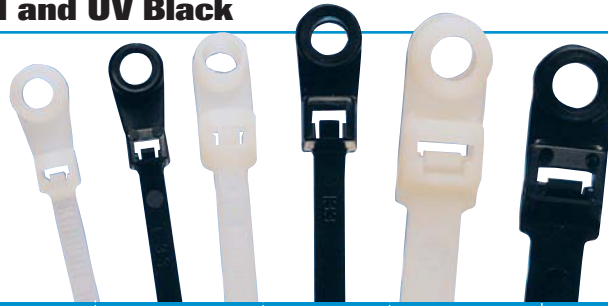

Mounting Head Ties Natural and UV Black

- Use for attaching bundles to surfaces
- Allows bundling before and after mounting

Description	Length	Width	Strap Thickness	Max. Bundle	Tensile Strength	Screw Size	Qty./Bag	Cat. No.
Natural Nylon	6.0 in./152mm	.140 in./3.55mm	.048 in./1.21mm	1/16 - 1-1/4 in.	30 lbs.	No. 8	100	IT1_5IMH-C
UV Black Nylon							100	IT1_5IMH-C0
Natural Nylon	8.1 in./206mm	.178 in./4.52mm	.053 in./1.35mm	1/16 - 1-3/4 in.	50 lbs.	No. 10	100	IT2SMH-C
Natural Nylon							1000	IT2SMH-M
UV Black Nylon							100	IT2SMH-C0
Natural Nylon							100	IT3SMH-C
UV Black Nylon	11.8 in./300mm	.189 in./4.80mm	.050 in./1.27mm	1/16 - 3 in.	50 lbs.	No. 10	100	IT3SMH-C0
Natural Nylon							100	IT4SMH-C
Natural Nylon	14.5 in./370mm	.189 in./4.80mm	.060 in./1.52mm	1/16 - 4 in.	50 lbs.	No. 10	100	IT4SMH-C
Natural Nylon	15.7 in./398mm	.300 in./7.62mm	.075 in./1.90mm	3/16 - 4-1/16 in.	120 lbs.	1/4"	100	IT4LHMH-C
UV Black Nylon							100	IT4LHMH-C0

*4LH Series; **2S Series

UL Listed Nylon 6/6 cable ties are suitable for use in air handling spaces in accordance with Section 300-22(C) & (D) of the National Electrical Code.

Identification Ties

- Write-on surface
- Bundle and identify at the same time

Screw Mounting Bases - Standard and Low Profile

Standard Screw Mount

Low Profile Mount

Description	Length	Width	Height	Slot Height	Slot Width	Screw Size	Qty./Bag	Cat. No.
Screw Mount Natural Nylon	.590 in./15mm	.370 in./9.40mm	.270 in./6.86mm	.062 in./1.59mm	.190 in./4.83mm	No. 6	100	IT1SMB-C
Screw Mount UV Black Nylon							100	IT1SMB-C0
Screw Mount Natural Nylon	.870 in./22mm	.640 in./16.26mm	.380 in./9.65mm	.125 in./3.18mm	.300 in./7.62mm	1/4 in.	100	IT2SMB-C
Screw Mount UV Black Nylon							100	IT2SMB-C0
Low Profile Mount	.750 in./19mm	.500 in./12.70mm	.120 in./3.04mm	.062 in./1.57mm	.180 in./4.57mm	No. 8	100	IT1LPMB-C