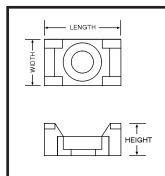

Description	Length	Width	Thickness	Max. Bundle	Tensile Strength	Pad Size (H X L)	Qty./Bag	Cat. No.
Natural Nylon	4.0 in./102mm	.100 in./2.54mm	.044 in./1.12mm	1/16 - 7/8 in.	18 lbs.	5/16 in. x 1 in.	100	IT1MID-C
Natural Nylon	7.8 in./200mm	.181 in./4.59mm	.055 in./1.40mm	1/16 - 1-7/8 in.	50 lbs.	1-1/8 in. x 1/2 in.	100	IT2SID-C
Natural Nylon	14.1 in./358mm	.187 in./4.75mm	.055 in./1.40mm	3/8 - 4 in.	50 lbs.	1-1/8 in. x 1/2 in.	100	IT4SID-C

Screw Mounting Bases - Standard and Low Profile

Standard Screw Mount

Low Profile Mount

Description	Length	Width	Height	Slot Height	Slot Width	Screw Size	Qty./Bag	Cat. No.
Screw Mount Natural Nylon	.590 in./15mm	.370 in./9.40mm	.270 in./6.86mm	.062 in./1.59mm	.190 in./4.83mm	No. 6	100	IT1SMB-C
Screw Mount UV Black Nylon							100	IT1SMB-C0
Screw Mount Natural Nylon	.870 in./22mm	.640 in./16.26mm	.380 in./9.65mm	.125 in./3.18mm	.300 in./7.62mm	1/4 in.	100	IT2SMB-C
Screw Mount UV Black Nylon							100	IT2SMB-C0
Low Profile Mount	.750 in./19mm	.500 in./12.70mm	.120 in./3.04mm	.062 in./1.57mm	.180 in./4.57mm	No. 8	100	IT1LPMB-C