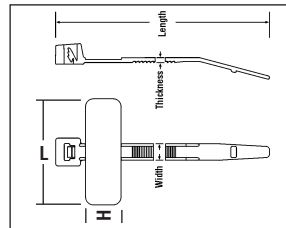

Mounting Head Ties Natural and UV Black

- Use for attaching bundles to surfaces
- Allows bundling before and after mounting

Description	Length	Width	Strap Thickness	Max. Bundle	Tensile Strength	Screw Size	Qty./Bag	Cat. No.
Natural Nylon	6.0 in./152mm	.140 in./3.55mm	.048 in./1.21mm	1/16 - 1-1/4 in.	30 lbs.	No. 8	100	IT1_5IMH-C
UV Black Nylon							100	IT1_5IMH-C0
Natural Nylon	8.1 in./206mm	.178 in./4.52mm	.053 in./1.35mm	1/16 - 1-3/4 in.	50 lbs.	No. 10	100	IT2SMH-C
Natural Nylon							1000	IT2SMH-M
UV Black Nylon							100	IT2SMH-C0
Natural Nylon							100	IT3SMH-C
UV Black Nylon	11.8 in./300mm	.189 in./4.80mm	.050 in./1.27mm	1/16 - 3 in.	50 lbs.	No. 10	100	IT3SMH-C0
Natural Nylon							100	IT4SMH-C
Natural Nylon	14.5 in./370mm	.189 in./4.80mm	.060 in./1.52mm	1/16 - 4 in.	50 lbs.	No. 10	100	IT4SMH-C
Natural Nylon	15.7 in./398mm	.300 in./7.62mm	.075 in./1.90mm	3/16 - 4-1/16 in.	120 lbs.	1/4"	100	IT4LHMH-C
UV Black Nylon							100	IT4LHMH-C0

Description	Length	Width	Thickness	Max. Bundle	Tensile Strength	Pad Size (H X L)	Qty./Bag	Cat. No.
Natural Nylon	4.0 in./102mm	.100 in./2.54mm	.044 in./1.12mm	1/16 - 7/8 in.	18 lbs.	5/16 in. x 1 in.	100	IT1MID-C
Natural Nylon	7.8 in./200mm	.181 in./4.59mm	.055 in./1.40mm	1/16 - 1-7/8 in.	50 lbs.	1-1/8 in. x 1/2 in.	100	IT2SID-C
Natural Nylon	14.1 in./358mm	.187 in./4.75mm	.055 in./1.40mm	3/8 - 4 in.	50 lbs.	1-1/8 in. x 1/2 in.	100	IT4SID-C