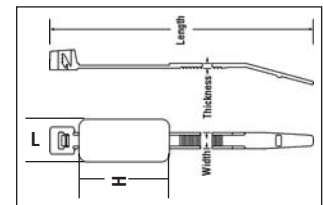

Mounting Head Ties Natural and UV Black

- Use for attaching bundles to surfaces
- Allows bundling before and after mounting

Description	Length	Width	Strap Thickness	Max. Bundle	Tensile Strength	Screw Size	Qty./Bag	Cat. No.
Natural Nylon	6.0 in./152mm	.140 in./3.55mm	.048 in./1.21mm	1/16 - 1-1/4 in.	30 lbs.	No. 8	100	IT1_5IMH-C
UV Black Nylon							100	IT1_5IMH-C0
Natural Nylon	8.1 in./206mm	.178 in./4.52mm	.053 in./1.35mm	1/16 - 1-3/4 in.	50 lbs.	No. 10	100	IT2SMH-C
Natural Nylon							1000	IT2SMH-M
UV Black Nylon							100	IT2SMH-C0
Natural Nylon							100	IT3SMH-C
UV Black Nylon	11.8 in./300mm	.189 in./4.80mm	.050 in./1.27mm	1/16 - 3 in.	50 lbs.	No. 10	100	IT3SMH-C0
Natural Nylon							100	IT4SMH-C
Natural Nylon	14.5 in./370mm	.189 in./4.80mm	.060 in./1.52mm	1/16 - 4 in.	50 lbs.	No. 10	100	IT4SMH-C
Natural Nylon	15.7 in./398mm	.300 in./7.62mm	.075 in./1.90mm	3/16 - 4-1/16 in.	120 lbs.	1/4"	100	IT4LHMH-C
UV Black Nylon							100	IT4LHMH-C0

Description	Length	Width	Thickness	Max. Bundle	Tensile Strength	Pad Size (H X L)	Qty./Bag	Cat. No.
Natural Nylon	4.0 in./102mm	.100 in./2.54mm	.044 in./1.12mm	1/16 - 7/8 in.	18 lbs.	5/16 in. x 1 in.	100	IT1MID-C
Natural Nylon	7.8 in./200mm	.181 in./4.59mm	.055 in./1.40mm	1/16 - 1-7/8 in.	50 lbs.	1-1/8 in. x 1/2 in.	100	IT2SID-C
Natural Nylon	14.1 in./358mm	.187 in./4.75mm	.055 in./1.40mm	3/8 - 4 in.	50 lbs.	1-1/8 in. x 1/2 in.	100	IT4SID-C