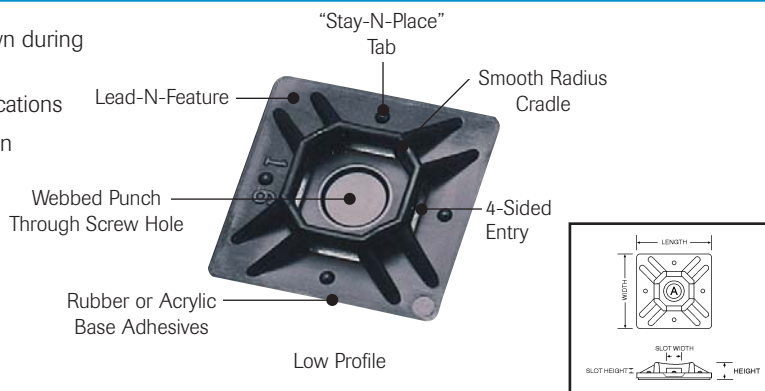

## Mounting Pads

- Patented stay-in-place tab keeps cable ties from sliding down during vertical applications
- Lead-N-feature allows easy insertion for hard to reach applications
- Four-sided entry slots save time during placement orientation
- Smooth radius cradle eliminates possible damage to cable while providing stable support
- Webbed punch through screw hole allows maximum adhesive surface area, along with easy insertion of mechanical fasteners
- Low Profile is essential in confined spaces
- UL recognized, rubber adhesive positioning device

## Clamps

- Use to secure wires, cables, pipes, tubing, fiber optics
- Ultraviolet black nylon clamps available for internal and external use
- Use with #10 mounting screw

Description	Closed Diameter	Center to Center	Width	Thickness	Mounting Hole	Qty./Bag	Cat. No.
Natural Nylon	.125 in./3.18mm	.343 in./8.71mm	3/8 in.	.050 in./1.27mm	.203 in./5.16mm	100	<b>IT125CCL-C</b>
Natural Nylon	.250 in./6.35mm	.421 in./10.69mm	3/8 in.	.050 in./1.27mm	.203 in./5.16mm	100	<b>IT250CCL-C</b>
UV Black Nylon						100	<b>IT250CCL-C0</b>
Natural Nylon	.375 in./9.52mm	.500 in./12.70mm	1/2 in.	.060 in./1.52mm	.203 in./5.16mm	100	<b>IT375CCL2-C</b>
UV Black Nylon						100	<b>IT375CCL2-C0</b>
Natural Nylon	.500 in./12.70mm	.553 in./14.05mm	1/2 in.	.060 in./1.52mm	.203 in./5.16mm	100	<b>IT500CCL2-C</b>
Natural Nylon	.625 in./15.88mm	.625 in./15.88mm	1/2 in.	.060 in./1.52mm	.203 in./5.16mm	100	<b>IT625CCL2-C</b>
Natural Nylon	.750 in./19.05mm	.699 in./17.75mm	1/2 in.	.060 in./1.52mm	.203 in./5.16mm	100	<b>IT750CCL2-C</b>
Natural Nylon	1.000 in./25.40mm	.825 in./20.96mm	1/2 in.	.060 in./1.52mm	.203 in./5.16mm	100	<b>IT1000CCL2-C</b>