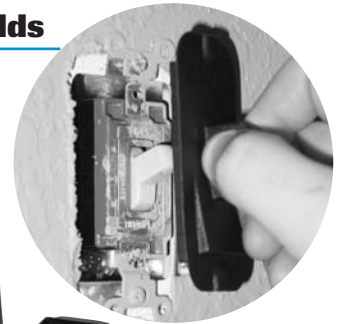

## Spacer Shims\*

- Eliminates the need to cut plate screws for "GFCI" decorator devices when installing on tile, marble, etc.
- Supports loose outlets
- Prevents broken face plates
- Snaps over #6, #8, #10 screws
- Also works as a shim

## Universal Metal Stud Bushings

- Non-metallic stud bushing fits all hole configurations you are likely to encounter in pre-punched steel studs
- Long pulls of cable slide smoothly through the bushing, make a difficult job easier
- Protects wire without falling out of the hole

## EZ Mask™ Paint Shields

#20-100  
#20-110

#20-200  
#20-210

- Reusable cover saves masking time and clean up
- Snap-on to protect from paint drips and overspray
- Works in side-by-side (multi-gang) applications
- Protects entire device when rolling, brushing or spraying