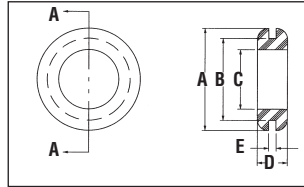

## Grommets\*

- Installs instantly! Flexible PVC grommets side slotted 1/16 in. for quick installation
- Snap into holes in electrical boxes, sheet metal, auto firewalls and more
- Prevents steel and other sharp edge chafing of wire insulation or cording
- Black, PVC, flexible, 60 durometer

Description	A	B	C	D	E	Qty.	Cat. No.
1/4" Grommets	9/16	.37	1/4	.28	3/32	6	774114
1/4" Grommets	9/16	.37	1/4	.28	3/32	25	774116
1/4" Grommets	9/16	.37	1/4	.28	3/32	1,000	774114BK
3/8" Grommets	43/64	.49	3/8	.28	1/16	5	774138
3/8" Grommets	43/64	.49	3/8	.28	1/16	25	774137
1/2" Grommets	55/64	.69	1/2	.25	1/16	4	774112
1/2" Grommets	55/64	.69	1/2	.25	1/16	25	774113
3/4" Grommets	15/64	1.0	3/4	.31	1/16	3	774134
3/4" Grommets	15/64	1.0	3/4	.31	1/16	25	774136