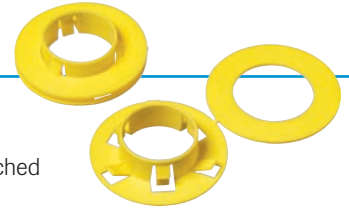

## Grommets\*

- Installs instantly! Flexible PVC grommets side slotted 1/16 in. for quick installation
- Snap into holes in electrical boxes, sheet metal, auto firewalls and more
- Prevents steel and other sharp edge chafing of wire insulation or cording
- Black, PVC, flexible, 60 durometer

## Spacer Shims\*

- Eliminates the need to cut plate screws for "GFCI" decorator devices when installing on tile, marble, etc.
- Supports loose outlets
- Prevents broken face plates
- Snaps over #6, #8, #10 screws
- Also works as a shim

## Universal Metal Stud Bushings

- Non-metallic stud bushing fits all hole configurations you are likely to encounter in pre-punched steel studs
- Long pulls of cable slide smoothly through the bushing, make a difficult job easier
- Protects wire without falling out of the hole