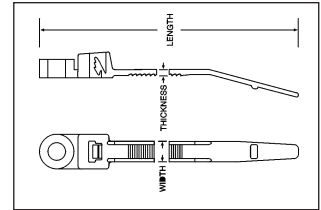

Mounting Head Ties Natural and UV Black

- Use for attaching bundles to surfaces
- Allows bundling before and after mounting

Description	Length	Width	Strap Thickness	Max. Bundle	Tensile Strength	Screw Size	Qty./Bag	Cat. No.
Natural Nylon	6.0 in./152mm	.140 in./3.55mm	.048 in./1.21mm	1/16 - 1-1/4 in.	30 lbs.	No. 8	100	IT1_5IMH-C
UV Black Nylon							100	IT1_5IMH-C0
Natural Nylon	8.1 in./206mm	.178 in./4.52mm	.053 in./1.35mm	1/16 - 1-3/4 in.	50 lbs.	No. 10	100	IT2SMH-C
Natural Nylon							1000	IT2SMH-M
UV Black Nylon							100	IT2SMH-C0
Natural Nylon							100	IT3SMH-C
UV Black Nylon	11.8 in./300mm	.189 in./4.80mm	.050 in./1.27mm	1/16 - 3 in.	50 lbs.	No. 10	100	IT3SMH-C0
Natural Nylon							100	IT4SMH-C
Natural Nylon	14.5 in./370mm	.189 in./4.80mm	.060 in./1.52mm	1/16 - 4 in.	50 lbs.	No. 10	100	IT4SMH-C
Natural Nylon	15.7 in./398mm	.300 in./7.62mm	.075 in./1.90mm	3/16 - 4-1/16 in.	120 lbs.	1/4"	100	IT4LHMH-C
UV Black Nylon							100	IT4LHMH-C0

Description	Length	Width	Thickness	Max. Bundle	Tensile Strength	Pad Size (H X L)	Qty./Bag	Cat. No.
Natural Nylon	4.0 in./102mm	.100 in./2.54mm	.044 in./1.12mm	1/16 - 7/8 in.	18 lbs.	5/16 in. x 1 in.	100	IT1MID-C
Natural Nylon	7.8 in./200mm	.181 in./4.59mm	.055 in./1.40mm	1/16 - 1-7/8 in.	50 lbs.	1-1/8 in. x 1/2 in.	100	IT2SID-C
Natural Nylon	14.1 in./358mm	.187 in./4.75mm	.055 in./1.40mm	3/8 - 4 in.	50 lbs.	1-1/8 in. x 1/2 in.	100	IT4SID-C