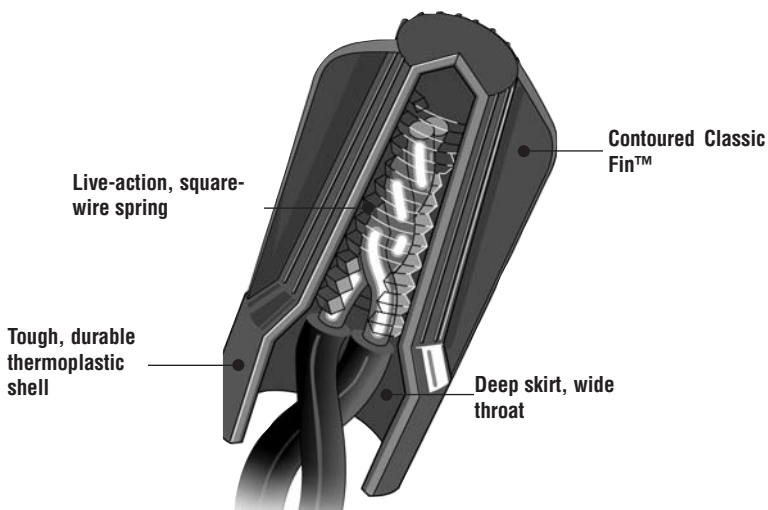

B-CAP® Wire Connectors

- Three color-coded models cover a full range of wire sizes from 22 AWG through 6 AWG
- Classic Fin™ design provides secure grip for extra leverage on maximum wire combinations
- Live-action spring expands to accept wire shape and size – no pre-twisting required
- Square-wire spring threads directly onto conductors for fast, secure connections
- Deep skirt protects against flash-over and turned-back strands for maximum dielectric protection
- Easily removed for repeat usage on same size or larger wire combinations
- Tough, UL 94V-2 flame-retardant shell rated at 105°C (221°F)
- Green-B® designed for making ground connections and bonding non-metallic sheathed cable
- UL 486C Listed (Green-B® UL 467 Listed) and CSA 22.2 #188 Certified; comply with Federal Specification -S-610E

Twist-on Wire Connectors

Dimensions (Inches / mm)

Model	A	B
B1	$\frac{31}{32}$ 24.5	$\frac{15}{32}$ 12
B2	$\frac{1-5}{32}$ 29.5	$\frac{9}{16}$ 14
B4	$\frac{1-1}{2}$ 38	$\frac{3}{4}$ 19
BGR	$\frac{1-5}{32}$ 29.5	$\frac{9}{16}$ 14