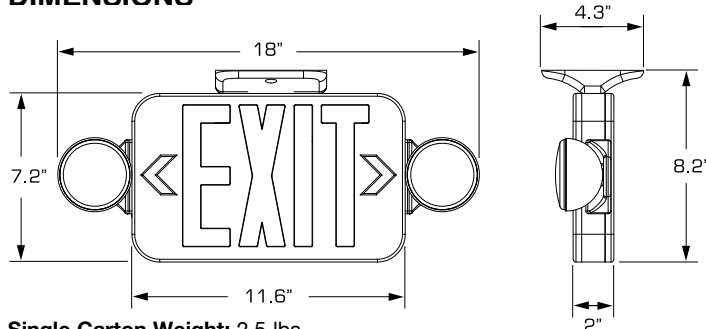

DESCRIPTION

The CC Series offers quality and value with a compact and attractive LED based combination emergency exit. The white or black housing and lamp-heads are made of high impact UL flame rated thermoplastic. Snap together canopy, housing and removable chevrons for quick and easy installation. Universal single or double-face. Remote capacity unit will run a double-head remote or 2 single-head remotes of either the Compass CIR or COR Series.

FEATURES

- LED life-cycle of more than 10 years
- Molded-in template for Quick installation
- Dual-voltage 120 or 277V AC input
- Includes long-life Nickel Cadmium battery for UL recognized 90 minute emergency lighting
- Remote capacity or extended runtime option
- Damp Location Listed
- Provided with test switch and AC-On indicator
- Lamp-heads are fully adjustable
- Canopy included

ENERGY CONSUMPTION

	120 VAC	277 VAC
CCR	4.12 W	3.20 W
CCG	3.22 W	3.18 W
CCRRC	3.56 W	4.06 W
CCGRC	3.20 W	3.80 W

ORDERING GUIDE

Catalog Number	Description
CCR	White Thermoplastic, Combination Exit/Emergency Light, Universal Face, Red Letters
CCRB	Black Thermoplastic, Combination Exit/Emergency Light, Universal Face, Red Letters
CCG	White Thermoplastic, Combination Exit/Emergency Light, Universal Face, Green Letters
CCGB	Black Thermoplastic, Combination Exit/Emergency Light, Universal Face, Green Letters
CCRRC	White Thermoplastic, Combination Exit/Emergency Light, Universal Face, Red Letters, Remote Capacity
CCRRCB	Black Thermoplastic, Combination Exit/Emergency Light, Universal Face, Red Letters, Remote Capacity
CCGRC	White Thermoplastic, Combination Exit/Emergency Light, Universal Face, Green Letters, Remote Capacity

Note: Remote Capacity Unit will only power the Compass Indoor and Outdoor Remote(CIR and COR Series)

DIMENSIONS

Single Carton Weight: 2.5 lbs.
Master Carton Quantity: 6 each

ACCESSORIES

- WGEL Wireguard - 8" H X 20" W X 8" D
- CIR Series - Matching LED Indoor Remote Heads
- COR Series - Matching LED Outdoor Remote Heads