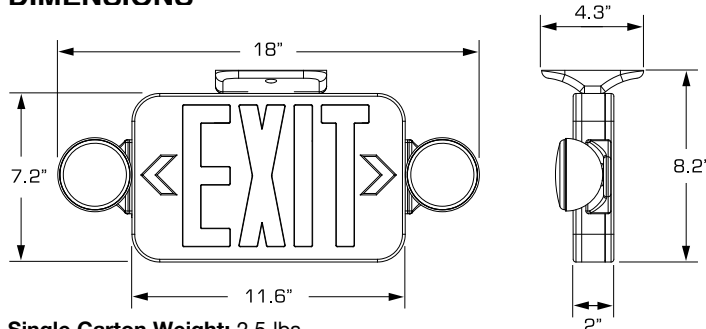

DIMENSIONS

Single Carton Weight: 2.5 lbs.
Master Carton Quantity: 6 each

ACCESSORIES

- WGEL Wireguard - 8" H X 20" W X 8" D
- CIR Series - Matching LED Indoor Remote Heads
- COR Series - Matching LED Outdoor Remote Heads