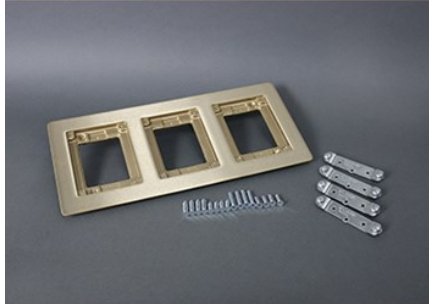

## FLANGE

837B | [Wiremold](#)

---

### FEATURES & BENEFITS

Three-gang brass combination carpet and tile flange, 6.080" x13.310" (154.4mm x 338.1mm). Accepts Ortronics MAB6TJ TracJack and MAB3S2 Series II, and Wiremold CM Series Open System adapters, sold separately. NOTE: Brass cover plates can only be used with brass flanges. Brushed aluminum flanges come with beveled edges.