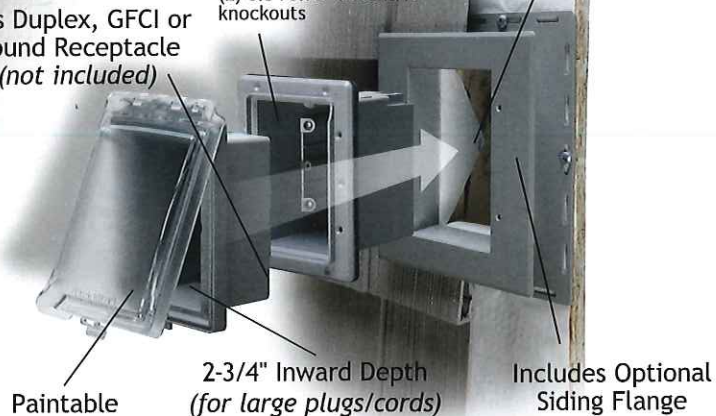

# Outdoor Recessed Wall Outlet Enclosure

MR420CG

**EXTRA DUTY**

MR420CW

MR420CZ

Fits Duplex, GFCI or Round Receptacle (not included)

**Electrical Box**  
21.0 CU IN wiring capacity  
(4) NM Sheathed cable clamps  
(2) 0.5"/0.75" eccentric knockouts

Stud or Wall Mount  
Suitable for 2x4 framing (depth) or larger

Paintable

2-3/4" Inward Depth (for large plugs/cords)

Includes Optional Siding Flange

Shown with exposed siding for reference only

- New Work and Old Work compatible for all common siding types and materials: Vinyl | Wood | Stucco | Brick/Block
- Extra-Duty Non-Metallic
- Weatherproof While in Use
- Mounts Horizontally or Vertically
- Compatible with Duplex, GFCI or Round Receptacle. (receptacle not included)
- Size: 4.56" W x 6.15" H x 4.98" D