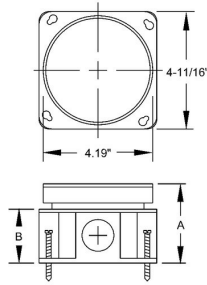

**ROUND FLOOR BOX - CONCRETE POUR**Fully Adjustable Floor Box, Cast Iron
N/A

A97

Catalog #: 6263

APPLICATIONSRound floor boxes provide flush service for power or voice/data
Floor boxes may be used for carpet or tile floor applications**PRODUCT FEATURES**Cast iron, water-tight body, fully adjustable
Gray powder coat paint inside and out for additional corrosion resistance
3/4" threaded conduit openings are standard
N/A**UL LISTED**

File E195978

GENERAL PRODUCT INFORMATIONWiring System: Conduit
Country of Origin: USA**CONFIGURATION**Number Of Outlets: 4
Side Knockout(s): ---**PRODUCT MEASUREMENTS**Outlet Size: 3/4 in.
Cubic Inches (cm3): 30.0 (491.5)
Wt. Ea. (Lbs.): 3.670
Product Length (in.): 4.84
Product Width (in.): 2.88
Product Height (in.): 4.84**PACKAGING**Minimum Pack Qty.: 4
Std. Pkg.: 4
Product UPC-A Labeled: Yes
Weight (Lbs. Per/C): 367.00
Ship Carton Length (in.): 12.37
Ship Carton Width (in.): 6.12
Ship Carton Height (in.): 9.00
Ctn Weight (Lbs.): 14.68
Pallet Qty: 420
UPC Number: 050169062630
I2of5: 50050169062635