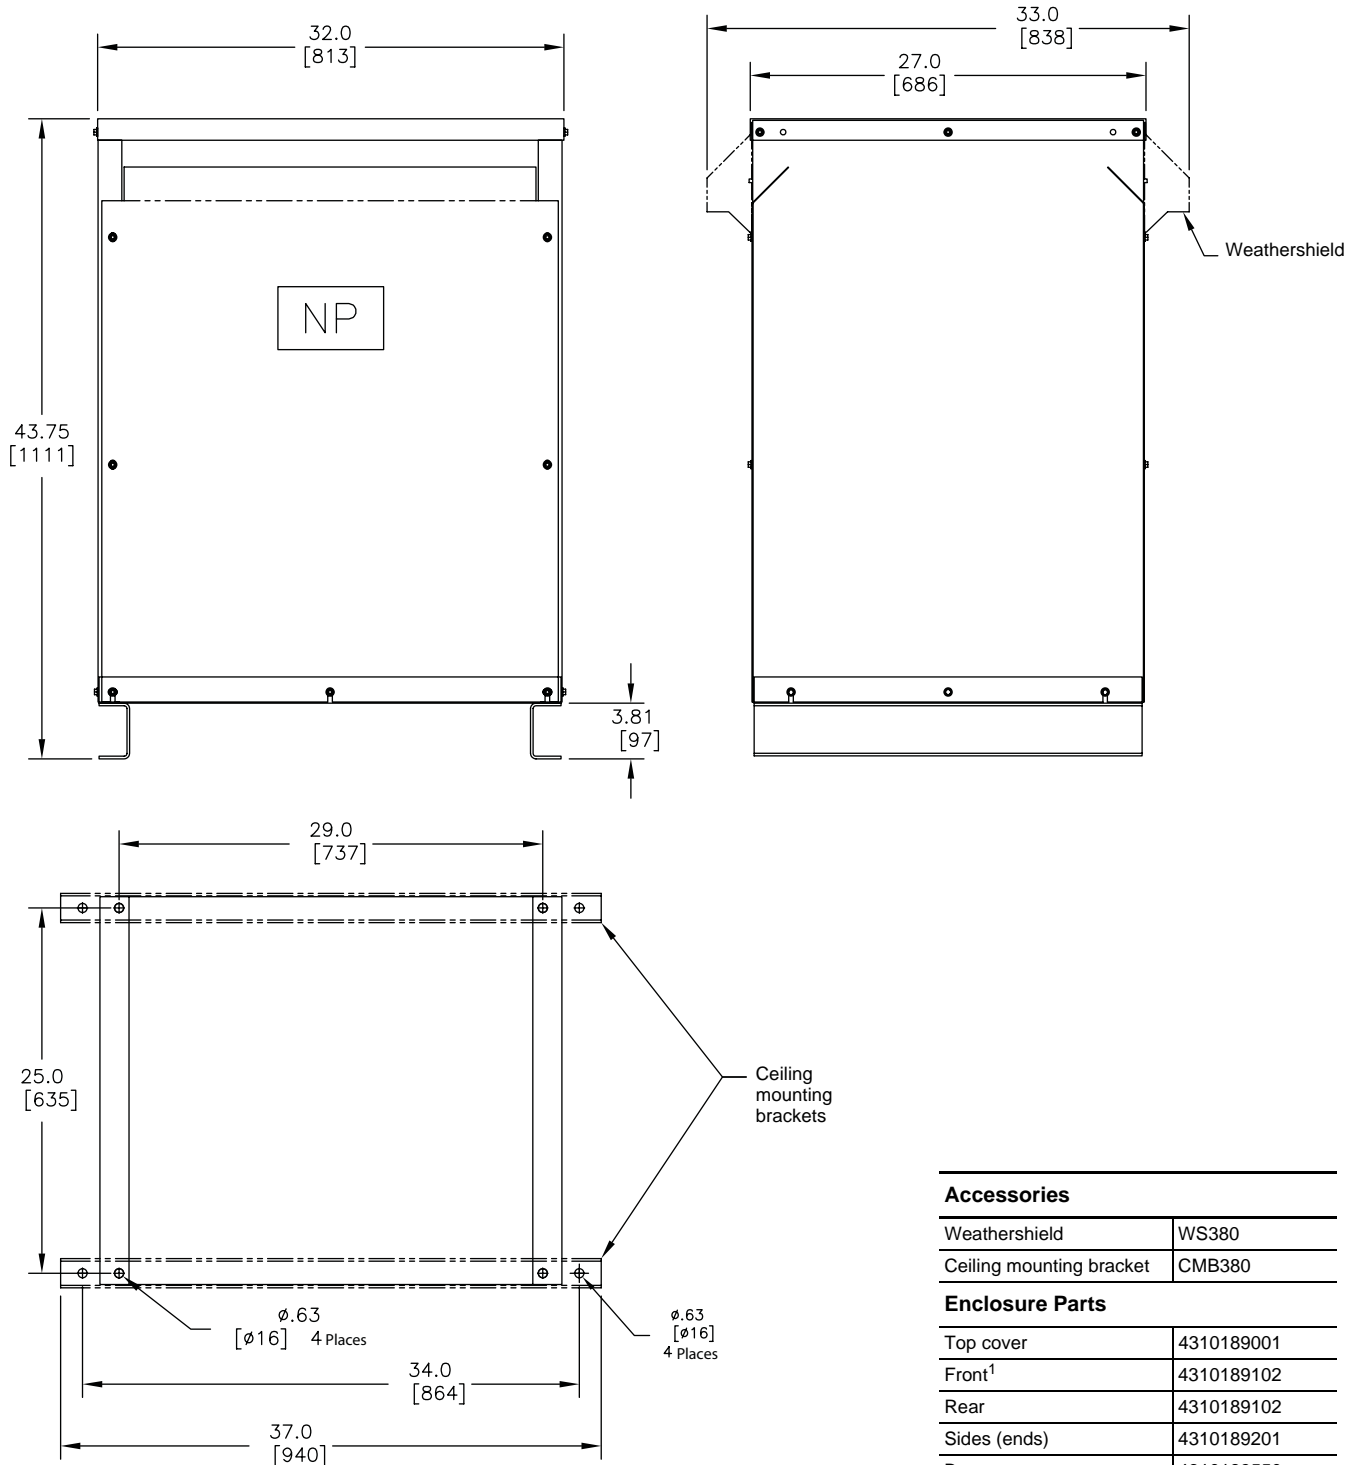

Harmonic Mitigating Transformers Enclosure Diagrams and Accessories

Enclosure 22D—Dry-Type Transformer

Accessories	
Weathershield	WS380
Ceiling mounting bracket	CMB380
Enclosure Parts	
Top cover	4310189001
Front ¹	4310189102
Rear	4310189102
Sides (ends)	4310189201
Base	4310189550

¹ When replacing a front panel, specify the transformer part number and "with nameplate and labels" on the order.