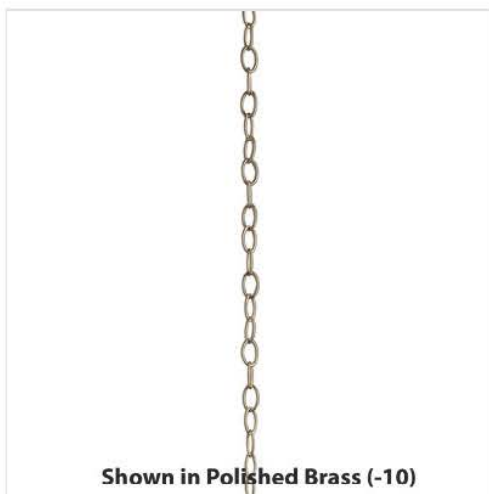

Accessories > Chain > P8759-77

P8759-77

Category: Accessories

Finish: Forged Bronze

Style: Utility/Landscape

Family: Chain

Description: Ten feet of 6 gauge chain permits installation of chain-hung fixtures on high ceilings. Maximum fixture weight 120 lbs.

Technical Details

Width/Diameter: 1-1/4"

Height

Length: 120"

Notes: