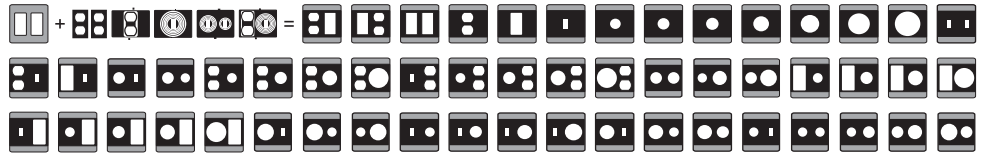

MM2410C

MM2410G

MM7440C

MM7440G

55ⁱⁿ1

CONFIGURATIONS

Multiple combinations of duplex, GFCI, switch, and rounds: 1 1/4", 1 3/8", 1 9/16", 1 5/8", 1 11/16", 2 1/8", 2 1/4", 2 7/16"

TAYMAC ITEM #	UPC NUMBER	DESCRIPTION	DEPTH	COLOR	SHELF PACK	SHELF PACK WEIGHT (LBS)
2-Gang In-Use Covers						
MM2410C	0-92326-10406-7	55-in-1 Standard	2.75"	Clear	6	3.95
MM2410G	0-92326-10405-0	55-in-1 Standard	2.75"	Gray	6	3.95
MM7440C	0-92326-10408-1	55-in-1 Jumbo	4.75"	Clear	3	2.70
MM7440G	0-92326-10407-4	55-in-1 Jumbo	4.75"	Gray	3	2.70