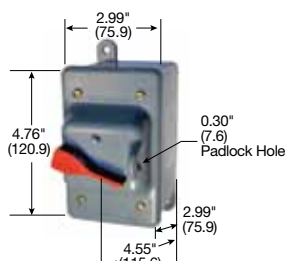

Switches

30 Ampere, 600 Volts AC Manual Motor Controllers

Industrial – Extra Heavy Duty AC Manual Motor Controllers,

Double and Three Pole (Without Overload Protection)

“Suitable as Motor Disconnect”

HBL13R23D

30A 600V AC Manual Motor Controllers,

Double Pole

Description	Catalog Number
30A, double pole, single throw, AC manual motor controller, black nylon handle, side and back wired.	HBL7832D
30A, double pole, single throw, AC manual motor controller, black nylon handle, short toggle.	HBL7832DS
30A, double pole, single throw, AC manual motor controller. 50 piece bulk pack.	HBL7832DX
HBL7832D in HBL1390 Type 1 enclosure with non-metallic cover, ½ in. and ¾ in. knockouts on top, bottom and back of steel frame.	HBL1392D
HBL7832D in HBL1370 metal Type 1 enclosure.	HBL1372D
HBL7832D in NEMA 3R non-metallic enclosure.	HBL13R22D
HBL7832D in HBL13R90 metal Type 3R enclosure.	HBL13R92D
HBL7832D in NEMA 3R flip-lid enclosure.	HBL13R12D

Three Pole

Description	Catalog Number
30A, three pole, single throw, AC manual motor controller, black nylon handle, side and back wired.	HBL7810D
30A, three pole, single throw, AC manual motor controller, black nylon handle, short toggle.	HBL7810DS
HBL7810D in HBL1390 Type 1 enclosure with non-metallic cover, ½ in. and ¾ in. knockouts on top, bottom and back of steel frame.	HBL1389D
HBL7810D in HBL1370 metal Type 1 enclosure.	HBL1379D
HBL7810D in NEMA 3R non-metallic enclosure.	HBL13R23D
HBL7810D in HBL13R90 metal Type 3R enclosure.	HBL13R89D
HBL7810D in NEMA 3R flip-lid enclosure.	HBL13R13D
30A, three pole, rotary controller in NEMA 4X stainless steel enclosure.	HBL13S33D
30A, three pole, rotary controller in NEMA 4X non-metallic enclosure.	HBL13X33D

Motor Rating