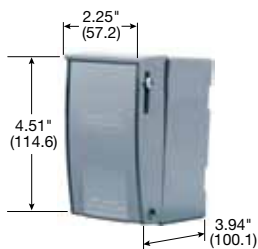

Switches

30 Ampere, 600 Volts AC Manual Motor Controllers

Industrial – Extra Heavy Duty AC Manual Motor Controllers,

Double and Three Pole (Without Overload Protection)

“Suitable as Motor Disconnect”

HBL13R13D

30A 600V AC Manual Motor Controllers,

Double Pole

Description	Catalog Number
30A, double pole, single throw, AC manual motor controller, black nylon handle, side and back wired.	HBL7832D
30A, double pole, single throw, AC manual motor controller, black nylon handle, short toggle.	HBL7832DS
30A, double pole, single throw, AC manual motor controller. 50 piece bulk pack.	HBL7832DX
HBL7832D in HBL1390 Type 1 enclosure with non-metallic cover, ½ in. and ¾ in. knockouts on top, bottom and back of steel frame.	HBL1392D
HBL7832D in HBL1370 metal Type 1 enclosure.	HBL1372D
HBL7832D in NEMA 3R non-metallic enclosure.	HBL13R22D
HBL7832D in HBL13R90 metal Type 3R enclosure.	HBL13R92D
HBL7832D in NEMA 3R flip-lid enclosure.	HBL13R12D

Three Pole

Description	Catalog Number
30A, three pole, single throw, AC manual motor controller, black nylon handle, side and back wired.	HBL7810D
30A, three pole, single throw, AC manual motor controller, black nylon handle, short toggle.	HBL7810DS
HBL7810D in HBL1390 Type 1 enclosure with non-metallic cover, ½ in. and ¾ in. knockouts on top, bottom and back of steel frame.	HBL1389D
HBL7810D in HBL1370 metal Type 1 enclosure.	HBL1379D
HBL7810D in NEMA 3R non-metallic enclosure.	HBL13R23D
HBL7810D in HBL13R90 metal Type 3R enclosure.	HBL13R89D
HBL7810D in NEMA 3R flip-lid enclosure.	HBL13R13D
30A, three pole, rotary controller in NEMA 4X stainless steel enclosure.	HBL13S33D
30A, three pole, rotary controller in NEMA 4X non-metallic enclosure.	HBL13X33D

Motor Rating