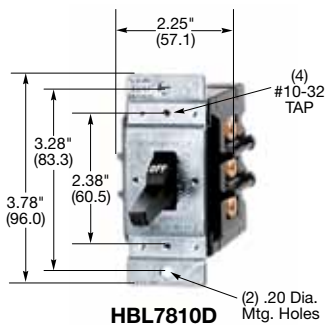

Switches

30 Ampere, 600 Volts AC Manual Motor Controllers

Industrial – Extra Heavy Duty AC Manual Motor Controllers,

Double and Three Pole (Without Overload Protection)

“Suitable as Motor Disconnect”

HBL7810D (2) .20 Dia. Mtg. Holes

HBL1389D

HBL13R13D

HBL1379D

HBL13R23D

HBL13R89D

HBL13S33D

30A 600V AC Manual Motor Controllers,

Double Pole

Description	Catalog Number
30A, double pole, single throw, AC manual motor controller, black nylon handle, side and back wired.	HBL7832D
30A, double pole, single throw, AC manual motor controller, black nylon handle, short toggle.	HBL7832DS
30A, double pole, single throw, AC manual motor controller. 50 piece bulk pack.	HBL7832DX
HBL7832D in HBL1390 Type 1 enclosure with non-metallic cover, ½ in. and ¾ in. knockouts on top, bottom and back of steel frame.	HBL1392D
HBL7832D in HBL1370 metal Type 1 enclosure.	HBL1372D
HBL7832D in NEMA 3R non-metallic enclosure.	HBL13R22D
HBL7832D in HBL13R90 metal Type 3R enclosure.	HBL13R92D
HBL7832D in NEMA 3R flip-lid enclosure.	HBL13R12D

Three Pole

Description	Catalog Number
30A, three pole, single throw, AC manual motor controller, black nylon handle, side and back wired.	HBL7810D
30A, three pole, single throw, AC manual motor controller, black nylon handle, short toggle.	HBL7810DS
HBL7810D in HBL1390 Type 1 enclosure with non-metallic cover, ½ in. and ¾ in. knockouts on top, bottom and back of steel frame.	HBL1389D
HBL7810D in HBL1370 metal Type 1 enclosure.	HBL1379D
HBL7810D in NEMA 3R non-metallic enclosure.	HBL13R23D
HBL7810D in HBL13R90 metal Type 3R enclosure.	HBL13R89D
HBL7810D in NEMA 3R flip-lid enclosure.	HBL13R13D
30A, three pole, rotary controller in NEMA 4X stainless steel enclosure.	HBL13S33D
30A, three pole, rotary controller in NEMA 4X non-metallic enclosure.	HBL13X33D