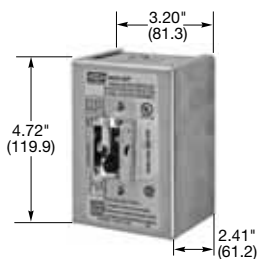

Switches

30 Ampere, 600 Volts AC Manual Motor Controllers

Industrial – Extra Heavy Duty AC Manual Motor Controllers,

Double and Three Pole (Without Overload Protection)

“Suitable as Motor Disconnect”

HBL7810D (2) .20 Dia. Mtg. Holes

HBL1389D

HBL13R13D

HBL1379D

HBL13R23D

HBL13R89D

HBL13S33D

30A 600V AC Manual Motor Controllers,

Double Pole

Description	Catalog Number
30A, double pole, single throw, AC manual motor controller, black nylon handle, side and back wired.	HBL7832D
30A, double pole, single throw, AC manual motor controller, black nylon handle, short toggle.	HBL7832DS
30A, double pole, single throw, AC manual motor controller. 50 piece bulk pack.	HBL7832DX
HBL7832D in HBL1390 Type 1 enclosure with non-metallic cover, ½ in. and ¾ in. knockouts on top, bottom and back of steel frame.	HBL1392D
HBL7832D in HBL1370 metal Type 1 enclosure.	HBL1372D
HBL7832D in NEMA 3R non-metallic enclosure.	HBL13R22D
HBL7832D in HBL13R90 metal Type 3R enclosure.	HBL13R92D
HBL7832D in NEMA 3R flip-lid enclosure.	HBL13R12D

Three Pole

Description	Catalog Number
30A, three pole, single throw, AC manual motor controller, black nylon handle, side and back wired.	HBL7810D
30A, three pole, single throw, AC manual motor controller, black nylon handle, short toggle.	HBL7810DS
HBL7810D in HBL1390 Type 1 enclosure with non-metallic cover, ½ in. and ¾ in. knockouts on top, bottom and back of steel frame.	HBL1389D
HBL7810D in HBL1370 metal Type 1 enclosure.	HBL1379D
HBL7810D in NEMA 3R non-metallic enclosure.	HBL13R23D
HBL7810D in HBL13R90 metal Type 3R enclosure.	HBL13R89D
HBL7810D in NEMA 3R flip-lid enclosure.	HBL13R13D
30A, three pole, rotary controller in NEMA 4X stainless steel enclosure.	HBL13S33D
30A, three pole, rotary controller in NEMA 4X non-metallic enclosure.	HBL13X33D