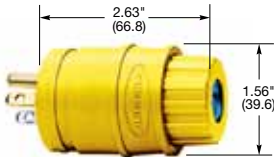

Straight Blade Devices

15 and 20 Ampere, 125 Volts

2 Pole, 3 Wire Grounding
Insulgrip®, Elastogrip® and Valise® Plugs

HBL5266C

HBL5266CA

HBL1447

HBL14W47

HBL5965VY

HBL5966VBLK

IP20
SUITABILITY

15A 125V
NEMA 5-15P
UL CSA

20A 125V
NEMA 5-20P
UL CSA

Plugs

Insulgrip

Description	Cord Diameter	Catalog Number	
Black and white nylon.	.230"-.720" (5.8-18.3)	HBL5266C	HBL5366C
Blue and white nylon.	.230"-.720" (5.8-18.3)	HBL5266CBL	-
Black nylon extra large cord clamp.	.360"-.720" (9.1-18.3)	HBL5266EBK	HBL5366EBK
Corrosion resistant yellow nylon.	.230"-.720" (5.8-18.3)	HBL52CM66C	HBL53CM66C
8-position angle plug, black and white nylon.	.325"-.655" (8.3-16.6)	HBL5266CA	HBL5366CA
8-position angle plug, transparent enclosure.	.325"-.655" (8.3-16.6)	HBL5266CAT	-
Anchor lock, black and white nylon. ⁽¹⁾	.230"-.720" (5.8-18.3)	HBL5280C	-
Anchor lock, corrosion resistant yellow nylon. ⁽¹⁾	.230"-.720" (5.8-18.3)	HBL52CM80C	-
Finger grip, black neoprene, combination screws. CSA only.	.312"-.468" (7.9-11.9)	HBL5921	-
Fusible, black vinyl housing, slotted screws. CSA only.	.296"-.625" (7.5-15.9)	HBL5299	-

IP20 and IP55

SUITABILITY

Elastogrip®

Description	Cord Diameter	Catalog Number	
Yellow elastomer, dust tight.	.300"-.655" (7.6-16.6)	HBL1447	HBL1433
Yellow elastomer, watertight.	.300"-.655" (7.6-16.6)	HBL14W47*	HBL14W33*

Note: (1) UL Component Listed only. Not for general use applications.

* Watertight plugs IP55 suitability when installed and used properly with mating Elastogrip watertight connector bodies.

Horsepower ratings listed are AC only.