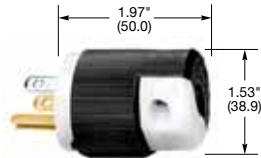

Straight Blade Devices

15 and 20 Ampere, 125 Volts

2 Pole, 3 Wire Grounding
Insulgrip®, Elastogrip® and Valise® Plugs

HBL5266C

HBL5266CA

HBL1447

HBL14W47

HBL5965VY

HBL5966VBLK

IP20
SUITABILITY

15A 125V
NEMA 5-15P
UL CSA

20A 125V
NEMA 5-20P
UL CSA

Plugs

Insulgrip

Description	Cord Diameter	Catalog Number	
Black and white nylon.	.230"-.720" (5.8-18.3)	HBL5266C	HBL5366C
Blue and white nylon.	.230"-.720" (5.8-18.3)	HBL5266CBL	-
Black nylon extra large cord clamp.	.360"-.720" (9.1-18.3)	HBL5266EBK	HBL5366EBK
Corrosion resistant yellow nylon.	.230"-.720" (5.8-18.3)	HBL52CM66C	HBL53CM66C
8-position angle plug, black and white nylon.	.325"-.655" (8.3-16.6)	HBL5266CA	HBL5366CA
8-position angle plug, transparent enclosure.	.325"-.655" (8.3-16.6)	HBL5266CAT	-
Anchor lock, black and white nylon. ⁽¹⁾	.230"-.720" (5.8-18.3)	HBL5280C	-
Anchor lock, corrosion resistant yellow nylon. ⁽¹⁾	.230"-.720" (5.8-18.3)	HBL52CM80C	-
Finger grip, black neoprene, combination screws. CSA only.	.312"-.468" (7.9-11.9)	HBL5921	-
Fusible, black vinyl housing, slotted screws. CSA only.	.296"-.625" (7.5-15.9)	HBL5299	-

IP20 and IP55

SUITABILITY

Elastogrip®

Description	Cord Diameter	Catalog Number	
Yellow elastomer, dust tight.	.300"-.655" (7.6-16.6)	HBL1447	HBL1433
Yellow elastomer, watertight.	.300"-.655" (7.6-16.6)	HBL14W47*	HBL14W33*

Note: (1) UL Component Listed only. Not for general use applications.

* Watertight plugs IP55 suitability when installed and used properly with mating Elastogrip watertight connector bodies.

Horsepower ratings listed are AC only.