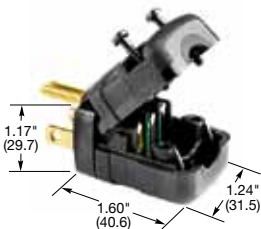

Straight Blade Devices

15 and 20 Ampere, 125 Volts

2 Pole, 3 Wire Grounding
Insulgrip®, Elastogrip® and Valise® Plugs

HBL5266C

HBL5266CA

HBL1447

HBL14W47

HBL5965VY

HBL5966VBLK

IP20
SUITABILITY

15A 125V
NEMA 5-15P
UL CSA

20A 125V
NEMA 5-20P
UL CSA

Plugs

Insulgrip

Description	Cord Diameter	Catalog Number	
Black and white nylon.	.230"-.720" (5.8-18.3)	HBL5266C	HBL5366C
Blue and white nylon.	.230"-.720" (5.8-18.3)	HBL5266CBL	-
Black nylon extra large cord clamp.	.360"-.720" (9.1-18.3)	HBL5266EBK	HBL5366EBK
Corrosion resistant yellow nylon.	.230"-.720" (5.8-18.3)	HBL52CM66C	HBL53CM66C
8-position angle plug, black and white nylon.	.325"-.655" (8.3-16.6)	HBL5266CA	HBL5366CA
8-position angle plug, transparent enclosure.	.325"-.655" (8.3-16.6)	HBL5266CAT	-
Anchor lock, black and white nylon. ⁽¹⁾	.230"-.720" (5.8-18.3)	HBL5280C	-
Anchor lock, corrosion resistant yellow nylon. ⁽¹⁾	.230"-.720" (5.8-18.3)	HBL52CM80C	-
Finger grip, black neoprene, combination screws. CSA only.	.312"-.468" (7.9-11.9)	HBL5921	-
Fusible, black vinyl housing, slotted screws. CSA only.	.296"-.625" (7.5-15.9)	HBL5299	-

IP20 and IP55

SUITABILITY

Elastogrip®

Description	Cord Diameter	Catalog Number	
Yellow elastomer, dust tight.	.300"-.655" (7.6-16.6)	HBL1447	HBL1433
Yellow elastomer, watertight.	.300"-.655" (7.6-16.6)	HBL14W47*	HBL14W33*

Note: (1) UL Component Listed only. Not for general use applications.

* Watertight plugs IP55 suitability when installed and used properly with mating Elastogrip watertight connector bodies.

Horsepower ratings listed are AC only.