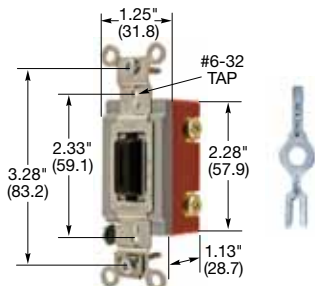

Switches

15, 20 and 30 Ampere, 120-277 Volts AC

HBL® Extra Heavy Duty Industrial Series

**HBL1221****HBL Extra Heavy Duty Industrial Series, Back and Side Wired
15A, 120-277V AC**

Description	Toggle Color	Single Pole	Double Pole	Three Way	Four Way
Toggle, back and side wired.	Almond	HBL1201AL	—	HBL1203AL	—
	Black	HBL1201BK	—	HBL1203BK	HBL1204BK
	Brown	HBL1201	HBL1202	HBL1203	HBL1204
	Gray	HBL1201GY	—	HBL1203GY	HBL1204GY
	Ivory	HBL1201I	HBL1202I	HBL1203I	HBL1204I
	Light Almond	HBL1201LA	—	—	—
	Red	HBL1201R	—	—	—
	White	HBL1201W	—	HBL1203W	HBL1204W

20A, 120-277V AC

Description	Toggle Color	Single Pole	Double Pole	Three Way	Four Way
Toggle, back and side wired.	Almond	HBL1221AL	HBL1222AL	HBL1223AL	HBL1224AL
	Black	HBL1221BK	HBL1222BK	HBL1223BK	HBL1224BK
	Brown	HBL1221	HBL1222	HBL1223	HBL1224
	Gray	HBL1221GY	HBL1222GY	HBL1223GY	HBL1224GY
	Ivory	HBL1221I	HBL1222I	HBL1223I	HBL1224I
	Light Almond	HBL1221LA	HBL1222LA	HBL1223LA	HBL1224LA
	Office White	HBL1221OW	HBL1222OW	HBL1223OW	HBL1224OW
	Red	HBL1221R	HBL1222R	HBL1223R	HBL1224R
	White	HBL1221W	HBL1222W	HBL1223W	HBL1224W

**HBL1221L and Key****HBL Extra Heavy Duty Industrial Locking Series, Back and Side Wired
15A, 120-277V AC**

Description	Key Guide Color	Single Pole	Double Pole	Three Way	Four Way
Key Guide, back and side wired.	Black	HBL1201L	HBL1202L	HBL1203L	HBL1204L
	Gray	HBL1201LG	HBL1202LG	HBL1203LG	HBL1204LG
	Ivory	HBL1201LI	HBL1202LI	HBL1203LI	HBL1204LI
	White	HBL1201LW	HBL1202LW	HBL1203LW	HBL1204LW

Key for Locking switch. **HBL1209*****20A, 120-277V AC**

Description	Key Guide Color	Single Pole	Double Pole	Three Way	Four Way
Key Guide, back and side wired.	Black	HBL1221L	HBL1222L	HBL1223L	HBL1224L
	Gray	HBL1221LG	HBL1222LG	HBL1223LG	HBL1224LG
	Ivory	HBL1221LI	HBL1222LI	HBL1223LI	HBL1224LI
	White	HBL1221LW	HBL1222LW	HBL1223LW	HBL1224LW