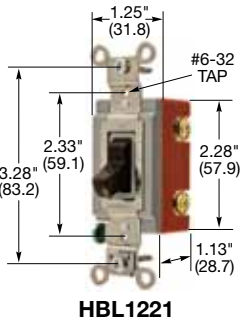

Switches

15, 20 and 30 Ampere, 120-277 Volts AC

HBL® Extra Heavy Duty Industrial Series

**HBL1221****HBL Extra Heavy Duty Industrial Series, Back and Side Wired
15A, 120-277V AC**

Description	Toggle Color	Single Pole	Double Pole	Three Way	Four Way
Toggle, back and side wired.	Almond	HBL1201AL	—	HBL1203AL	—
	Black	HBL1201BK	—	HBL1203BK	HBL1204BK
	Brown	HBL1201	HBL1202	HBL1203	HBL1204
	Gray	HBL1201GY	—	HBL1203GY	HBL1204GY
	Ivory	HBL1201I	HBL1202I	HBL1203I	HBL1204I
	Light Almond	HBL1201LA	—	—	—
	Red	HBL1201R	—	—	—
	White	HBL1201W	—	HBL1203W	HBL1204W

20A, 120-277V AC

Description	Toggle Color	Single Pole	Double Pole	Three Way	Four Way
Toggle, back and side wired.	Almond	HBL1221AL	HBL1222AL	HBL1223AL	HBL1224AL
	Black	HBL1221BK	HBL1222BK	HBL1223BK	HBL1224BK
	Brown	HBL1221	HBL1222	HBL1223	HBL1224
	Gray	HBL1221GY	HBL1222GY	HBL1223GY	HBL1224GY
	Ivory	HBL1221I	HBL1222I	HBL1223I	HBL1224I
	Light Almond	HBL1221LA	HBL1222LA	HBL1223LA	HBL1224LA
	Office White	HBL1221OW	HBL1222OW	HBL1223OW	HBL1224OW
	Red	HBL1221R	HBL1222R	HBL1223R	HBL1224R
	White	HBL1221W	HBL1222W	HBL1223W	HBL1224W

**HBL1221L and Key****HBL Extra Heavy Duty Industrial Locking Series, Back and Side Wired
15A, 120-277V AC**

Description	Key Guide Color	Single Pole	Double Pole	Three Way	Four Way
Key Guide, back and side wired.	Black	HBL1201L	HBL1202L	HBL1203L	HBL1204L
	Gray	HBL1201LG	HBL1202LG	HBL1203LG	HBL1204LG
	Ivory	HBL1201LI	HBL1202LI	HBL1203LI	HBL1204LI
	White	HBL1201LW	HBL1202LW	HBL1203LW	HBL1204LW

Key for Locking switch. **HBL1209*****20A, 120-277V AC**

Description	Key Guide Color	Single Pole	Double Pole	Three Way	Four Way
Key Guide, back and side wired.	Black	HBL1221L	HBL1222L	HBL1223L	HBL1224L
	Gray	HBL1221LG	HBL1222LG	HBL1223LG	HBL1224LG
	Ivory	HBL1221LI	HBL1222LI	HBL1223LI	HBL1224LI
	White	HBL1221LW	HBL1222LW	HBL1223LW	HBL1224LW