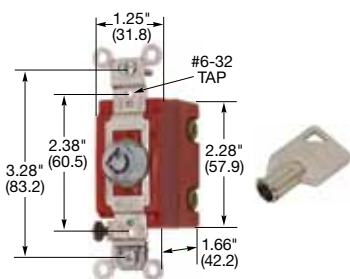

**HBL1221L and Key****HBL Extra Heavy Duty Industrial Locking Series, Back and Side Wired
15A, 120-277V AC**

Description	Key Guide Color	Single Pole	Double Pole	Three Way	Four Way
Key Guide, back and side wired.	Black	HBL1201L	HBL1202L	HBL1203L	HBL1204L
	Gray	HBL1201LG	HBL1202LG	HBL1203LG	HBL1204LG
	Ivory	HBL1201LI	HBL1202LI	HBL1203LI	HBL1204LI
	White	HBL1201LW	HBL1202LW	HBL1203LW	HBL1204LW

Key for Locking switch. **HBL1209*****20A, 120-277V AC**

Description	Key Guide Color	Single Pole	Double Pole	Three Way	Four Way
Key Guide, back and side wired.	Black	HBL1221L	HBL1222L	HBL1223L	HBL1224L
	Gray	HBL1221LG	HBL1222LG	HBL1223LG	HBL1224LG
	Ivory	HBL1221LI	HBL1222LI	HBL1223LI	HBL1224LI
	White	HBL1221LW	HBL1222LW	HBL1223LW	HBL1224LW

Key for Locking switch. **HBL1209*****HBL1209****HBL Extra Heavy Duty Industrial AC Barrel Key Locking Switch,
Back and Side Wired
20A, 120-277V AC**

Description	Key Guide Color	Single Pole	Double Pole	Three Way	Four Way
Chrome operator, back and side wired.	Chrome	HBL1221RK**	HBL1222RK**	HBL1223RK**	HBL1224RK**
Replacement Barrel Key.		HBL1209RK**			

**HBL1222RK and Key****30A, 120-277V AC**

Description	Key Guide Color	Single Pole	Double Pole	Three Way	Four Way
Nylon toggle.	Brown	HBL3031	HBL3032	HBL3033	—
	Ivory	HBL3031I	HBL3032I	HBL3033I	—
	White	—	HBL3032W	—	—