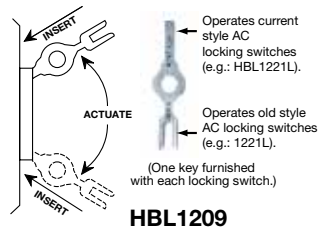

20A, 120-277V AC

Description	Toggle Color	Single Pole	Double Pole	Three Way	Four Way
Toggle, back and side wired.	Almond	HBL1221AL	HBL1222AL	HBL1223AL	HBL1224AL
	Black	HBL1221BK	HBL1222BK	HBL1223BK	HBL1224BK
	Brown	HBL1221	HBL1222	HBL1223	HBL1224
	Gray	HBL1221GY	HBL1222GY	HBL1223GY	HBL1224GY
	Ivory	HBL1221I	HBL1222I	HBL1223I	HBL1224I
	Light Almond	HBL1221LA	HBL1222LA	HBL1223LA	HBL1224LA
	Office White	HBL1221OW	HBL1222OW	HBL1223OW	HBL1224OW
	Red	HBL1221R	HBL1222R	HBL1223R	HBL1224R
	White	HBL1221W	HBL1222W	HBL1223W	HBL1224W

**HBL1221L and Key****HBL Extra Heavy Duty Industrial Locking Series, Back and Side Wired
15A, 120-277V AC**

Description	Key Guide Color	Single Pole	Double Pole	Three Way	Four Way
Key Guide, back and side wired.	Black	HBL1201L	HBL1202L	HBL1203L	HBL1204L
	Gray	HBL1201LG	HBL1202LG	HBL1203LG	HBL1204LG
	Ivory	HBL1201LI	HBL1202LI	HBL1203LI	HBL1204LI
	White	HBL1201LW	HBL1202LW	HBL1203LW	HBL1204LW

Key for Locking switch. **HBL1209*****20A, 120-277V AC**

Description	Key Guide Color	Single Pole	Double Pole	Three Way	Four Way
Key Guide, back and side wired.	Black	HBL1221L	HBL1222L	HBL1223L	HBL1224L
	Gray	HBL1221LG	HBL1222LG	HBL1223LG	HBL1224LG
	Ivory	HBL1221LI	HBL1222LI	HBL1223LI	HBL1224LI
	White	HBL1221LW	HBL1222LW	HBL1223LW	HBL1224LW

Key for Locking switch. **HBL1209*****HBL1209****HBL Extra Heavy Duty Industrial AC Barrel Key Locking Switch,
Back and Side Wired
20A, 120-277V AC**

Description	Key Guide Color	Single Pole	Double Pole	Three Way	Four Way
Chrome operator, back and side wired.	Chrome	HBL1221RK**	HBL1222RK**	HBL1223RK**	HBL1224RK**
Replacement Barrel Key.		HBL1209RK**			