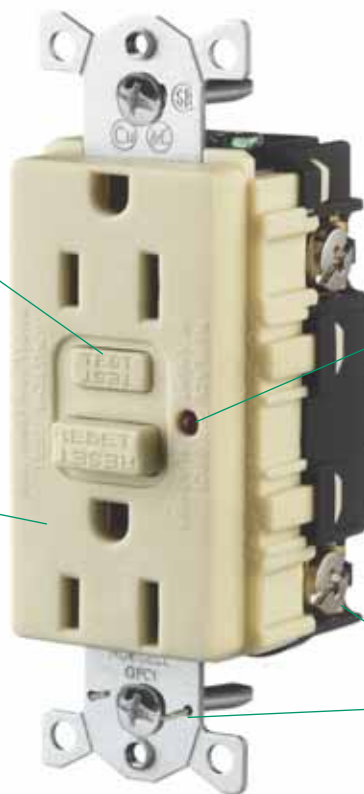

Ground Fault Devices

Heavy Duty GFCI Receptacles with Auto Grounding

10kA Short Circuit Current Rating

When test button is actuated, both the electronic components and mechanical trip mechanism are functionally tested

Open circuit condition eliminates false assumption of protection at face

Rapid-flashing **RED** indicates device has lost capability to provide ground fault protection

Internal back wiring; automatic grounding features; captive mounting screws

GF15ILA

HOSPITAL GRADE ● GFCI RECEPTACLES

GF82OWLA

| Description | Color | Catalog Number | |
|-----------------------------------------------------------------------------------------------------------------------|--------------|-----------------|-----------------|
| Hospital grade; flush; nylon face; brass bridge; back and side wired; multiple drive screws; automatic grounding clip | Almond | GF82ALLA | GF83ALLA |
| | Black | GF82BKLA | GF83BKLA |
| | Brown | GF82LA | GF83LA |
| | Gray | GF82GYLA | GF83GYLA |
| | Ivory | GF82ILA | GF83ILA |
| | Light Almond | GF82LALA | GF83LALA |
| | Office White | GF82OWLA | GF83OWLA |
| | Red | GF82RLA | GF83RLA |
| | White | GF82WLA | GF83WLA |

COMMERCIAL GFCI RECEPTACLES

GF15ILA

| Description | Color | Catalog Number | |
|-----------------------------------------------------------------------------------------|--------------|-----------------|-----------------|
| Flush; nylon face; back and side wired; multiple drive screws; automatic grounding clip | Almond | GF15ALLA | GF20ALLA |
| | Black | GF15BKLA | GF20BKLA |
| | Brown | GF15LA | GF20LA |
| | Gray | GF15GYLA | GF20GYLA |
| | Ivory | GF15ILA | GF20ILA |
| | Light Almond | GF15LALA | GF20LALA |
| | Office White | GF15OWLA | GF20OWLA |
| | Red | GF15RLA | GF20RLA |
| | White | GF15WLA | GF20WLA |