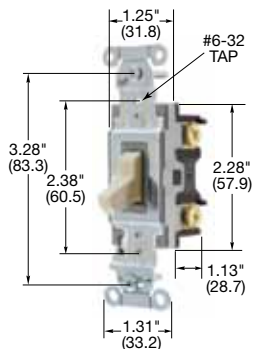

CS115I

**Specification Grade Commercial Series,
15A, 120-277V AC**

Description	Toggle Color	Single Pole	Double Pole	Three Way	Four Way
Toggle, side wired only.	Almond	CS115AL	—	CS315AL	—
	Black	CS115BK	—	CS315BK	—
	Brown	CS115	—	CS315	—
	Gray	CS115GY	—	CS315GY	—
	Ivory	CS115I	—	CS315I	—
	Light Almond	CS115LA	—	CS315LA	—
	White	CS115W	—	CS315W	—

**Specification Grade Commercial Series,
20A, 120-277V AC**

Description	Toggle Color	Single Pole	Double Pole	Three Way	Four Way
Toggle, side wired only.	Almond	CS120AL	—	CS320AL	—
	Black	CS120BK	—	CS320BK	—
	Brown	CS120	—	CS320	—
	Gray	CS120GY	—	CS320GY	—
	Ivory	CS120I	—	CS320I	—
	Light Almond	CS120LA	—	CS320LA	—
	White	CS120W	—	CS320W	—

Note: See page C-11 for pre-wired/leaded devices.
See page C-15 for accessories.
See page C-16 for wallplates.
See page C-18 for wiring diagrams.
For pre-wired/leaded devices see page C-11.

HP Conversion Chart

	120V	208V	240V	277V AC
15A	.5HP	1.5HP	2HP	2HP
20A	1HP	2HP	2HP	2HP