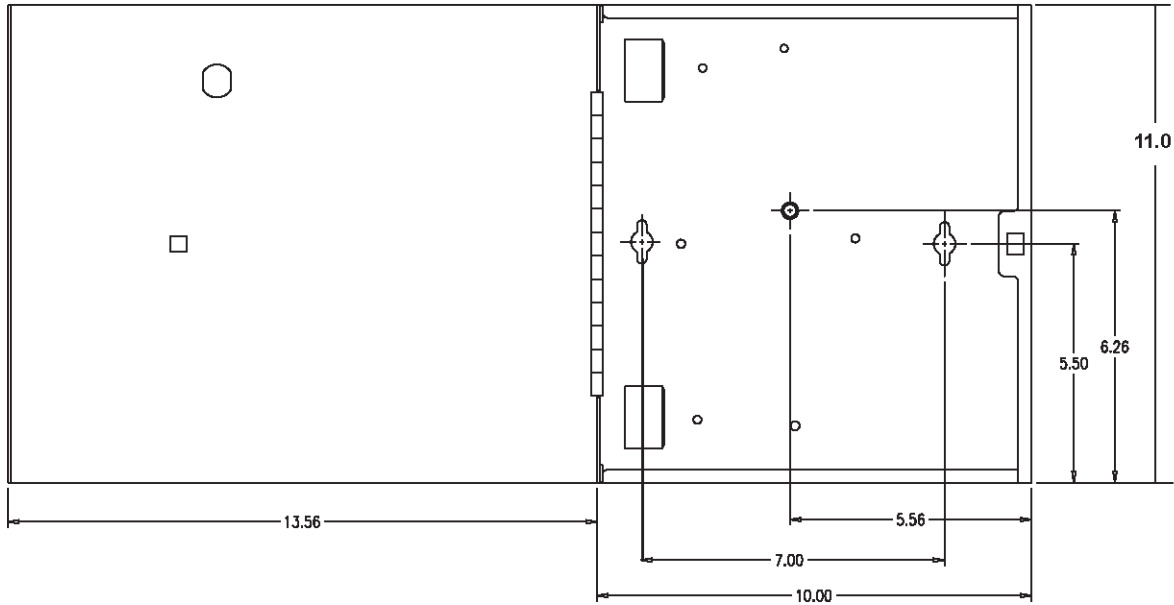

DIMENSIONS

FTU4SP