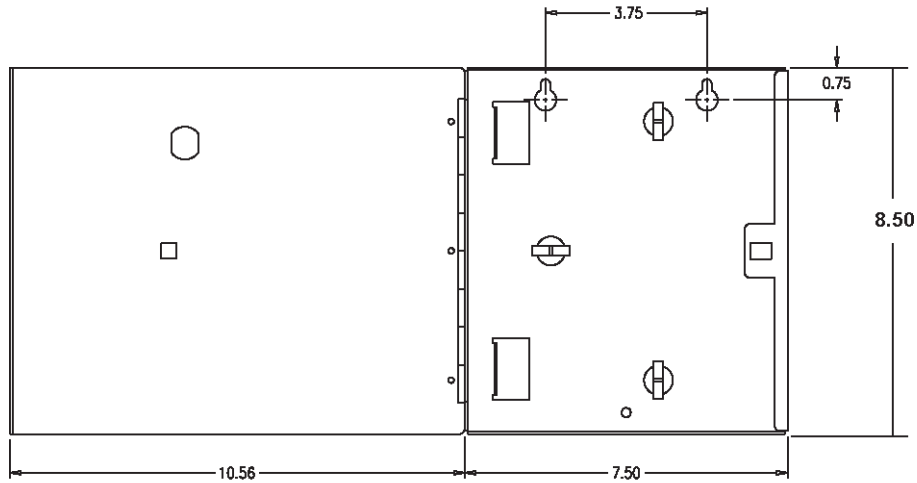

FTU2SP

Hubbell Premise Wiring

HUBBELL INCORPORATED (Delaware)
14 Lord's Hill Road • Stonington, CT 06378-0901 • (860) 535-8326 • 800-626-0005
Fax: (860) 535-8328 • Internet site: <http://www.hubbell-premise.com>

Worldwide Locations

Hubbell Premise Wiring, Asia Pacific
Hubbell Canada Inc.
Hubbell Premise Wiring, China
Hubbell Premise Wiring, Europe
Hubbell Int'l. Inc., Korea Branch
Hubbell Premise Wiring, Latin America

852-2836-7131 Fax: 852-2836-7132
905-839-1138 Fax: 905-839-9108
8621-6309-0119 Fax: 8621-6309-0122
44-(0)1234-848550 Fax: 44-(0)1234-856190
82-2-(0)2607-1363 Fax: 82-2-(0)2603-7386
305-251-4236 Fax: 305-251-4087

Hubbell de Mexico, S.A. de C.V.
Hubbell Premise Wiring, Middle East
Hubbell Premise Wiring, Puerto Rico
Hubbell-Taian Co., Ltd., Taiwan
Hubbell Incorporated, Turkey
Hubbell Premise Wiring, Venezuela

52-5-559-5304
971-4-393-4192
787-720-7185
886-2-(0)2515-0855
90-216-414-8147
58-16-6807453

Fax: 52-5-559-5885
Fax: 971-4-393-4194
Fax: 787-789-2796
Fax: 886-2-(0)2515-0899
Fax: 90-216-414-8148
Fax: 58-281-2820323