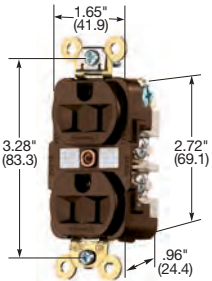

HBL® Extra Heavy Duty, Specification Grade, Receptacles

Duplex

HBL5262

HBL5362IWR

Description	Color	Catalog Number	
Flush, nylon face, back and side wired.	Black	HBL5262BK	HBL5362BK
	Blue	-	HBL5362BL
	Brown	HBL5262	HBL5362
	Gray	HBL5262GY	HBL5362GY
	Ivory	HBL5262I	HBL5362I
	Red	HBL5262R	HBL5362R
	White	HBL5262W	HBL5362W
Isolated ground ^A .	Gray	IG5262GY	IG5362GY
	Ivory	IG5262I	IG5362I
	Orange	IG5262	IG5362
	Red	IG5262R	IG5362R
	White	-	IG5362W
Non-isolated ground, bulk pack of 100.	Orange	-	HBL5362M4
Weather Resistant, flush, nylon face, back and side wired.	Black	HBL5262BKWR	HBL5362BKWR
	Brown	HBL5262WR	HBL5362WR
	Gray	HBL5262GYWR	HBL5362GYWR
	Ivory	HBL5262IWR	HBL5362IWR
	Red	HBL5262RWR	HBL5362RWR
	White	HBL5262WWR	HBL5362WWR
Corrosion resistant.	Ivory	HBL52CM62I	-
	Yellow	HBL52CM62	HBL53CM62
Weather Resistant, Isolated ground ^A .	Gray	IG5262GYWR	IG5362GYWR
	Ivory	IG5262IWR	IG5362IWR
	Orange	IG5262WR	IG5362WR
	Red	IG5262RWR	IG5362RWR
	White	-	IG5362WWR
On 4 in. (101.6) round cover.	Brown	HBL5282	-

Single

HBL5261

HBL5284

Description	Color	Catalog Number	
Flush, nylon face, back and side wired.	Black	HBL5261BK	HBL5361BK
	Brown	HBL5261	HBL5361
	Gray	-	HBL5361GRY
	Ivory	HBL5261I	HBL5361I
	White	-	HBL5361W
Isolated ground ^A .	Orange	IG5261	IG5361
Weather Resistant, Isolated ground ^A .	Orange	IG5261WR	IG5361WR
Ring terminal connection.	Brown	HBL5261RT	HBL5361RT
	White	HBL5261WRT	-
	Yellow	HBL5261YRT	-
Weather Resistant, flush, nylon face, back and side wired.	Brown	HBL5261WR	HBL5361WR
	Gray	HBL5261GRYWR	HBL5361GRYWR
	Ivory	HBL5261IWR	HBL5361IWR
Corrosion resistant.	Yellow	HBL52CM61	HBL53CM61
Panel mount on 1.94 in. (49.3) centers.	Brown	HBL5284	HBL5357

Dimensions in Inches (mm)