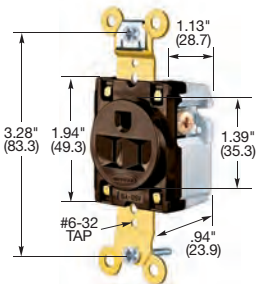

HBL® Extra Heavy Duty, Specification Grade, Receptacles

Duplex

HBL5262

HBL5362IWR

Description	Color	Catalog Number	
Flush, nylon face, back and side wired.	Black	HBL5262BK	HBL5362BK
	Blue	-	HBL5362BL
	Brown	HBL5262	HBL5362
	Gray	HBL5262GY	HBL5362GY
	Ivory	HBL5262I	HBL5362I
	Red	HBL5262R	HBL5362R
	White	HBL5262W	HBL5362W
Isolated ground ^A .	Gray	IG5262GY	IG5362GY
	Ivory	IG5262I	IG5362I
	Orange	IG5262	IG5362
	Red	IG5262R	IG5362R
	White	-	IG5362W
Non-isolated ground, bulk pack of 100.	Orange	-	HBL5362M4
Weather Resistant, flush, nylon face, back and side wired.	Black	HBL5262BKWR	HBL5362BKWR
	Brown	HBL5262WR	HBL5362WR
	Gray	HBL5262GYWR	HBL5362GYWR
	Ivory	HBL5262IWR	HBL5362IWR
	Red	HBL5262RWR	HBL5362RWR
	White	HBL5262WWR	HBL5362WWR
Corrosion resistant.	Ivory	HBL52CM62I	-
	Yellow	HBL52CM62	HBL53CM62
Weather Resistant, Isolated ground ^A .	Gray	IG5262GYWR	IG5362GYWR
	Ivory	IG5262IWR	IG5362IWR
	Orange	IG5262WR	IG5362WR
	Red	IG5262RWR	IG5362RWR
	White	-	IG5362WWR
On 4 in. (101.6) round cover.	Brown	HBL5282	-

Single

HBL5261

HBL5284

Description	Color	Catalog Number	
Flush, nylon face, back and side wired.	Black	HBL5261BK	HBL5361BK
	Brown	HBL5261	HBL5361
	Gray	-	HBL5361GRY
	Ivory	HBL5261I	HBL5361I
	White	-	HBL5361W
Isolated ground ^A .	Orange	IG5261	IG5361
Weather Resistant, Isolated ground ^A .	Orange	IG5261WR	IG5361WR
Ring terminal connection.	Brown	HBL5261RT	HBL5361RT
	White	HBL5261WRT	-
	Yellow	HBL5261YRT	-
Weather Resistant, flush, nylon face, back and side wired.	Brown	HBL5261WR	HBL5361WR
	Gray	HBL5261GRYWR	HBL5361GRYWR
	Ivory	HBL5261IWR	HBL5361IWR
Corrosion resistant.	Yellow	HBL52CM61	HBL53CM61
Panel mount on 1.94 in. (49.3) centers.	Brown	HBL5284	HBL5357

Dimensions in Inches (mm)