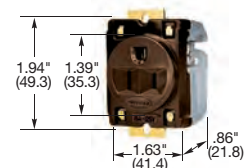

HBL® Extra Heavy Duty, Specification Grade, Receptacles

Duplex

HBL5262

HBL5362IWR

Description	Color	Catalog Number	
Flush, nylon face, back and side wired.	Black	HBL5262BK	HBL5362BK
	Blue	-	HBL5362BL
	Brown	HBL5262	HBL5362
	Gray	HBL5262GY	HBL5362GY
	Ivory	HBL5262I	HBL5362I
	Red	HBL5262R	HBL5362R
	White	HBL5262W	HBL5362W
Isolated ground ^A .	Gray	IG5262GY	IG5362GY
	Ivory	IG5262I	IG5362I
	Orange	IG5262	IG5362
	Red	IG5262R	IG5362R
	White	-	IG5362W
Non-isolated ground, bulk pack of 100.	Orange	-	HBL5362M4
Weather Resistant, flush, nylon face, back and side wired.	Black	HBL5262BKWR	HBL5362BKWR
	Brown	HBL5262WR	HBL5362WR
	Gray	HBL5262GYWR	HBL5362GYWR
	Ivory	HBL5262IWR	HBL5362IWR
	Red	HBL5262RWR	HBL5362RWR
	White	HBL5262WWR	HBL5362WWR
Corrosion resistant.	Ivory	HBL52CM62I	-
	Yellow	HBL52CM62	HBL53CM62
Weather Resistant, Isolated ground ^A .	Gray	IG5262GYWR	IG5362GYWR
	Ivory	IG5262IWR	IG5362IWR
	Orange	IG5262WR	IG5362WR
	Red	IG5262RWR	IG5362RWR
	White	-	IG5362WWR
On 4 in. (101.6) round cover.	Brown	HBL5282	-

Single

HBL5261

HBL5284

Description	Color	Catalog Number	
Flush, nylon face, back and side wired.	Black	HBL5261BK	HBL5361BK
	Brown	HBL5261	HBL5361
	Gray	-	HBL5361GRY
	Ivory	HBL5261I	HBL5361I
	White	-	HBL5361W
Isolated ground ^A .	Orange	IG5261	IG5361
Weather Resistant, Isolated ground ^A .	Orange	IG5261WR	IG5361WR
Ring terminal connection.	Brown	HBL5261RT	HBL5361RT
	White	HBL5261WRT	-
	Yellow	HBL5261YRT	-
Weather Resistant, flush, nylon face, back and side wired.	Brown	HBL5261WR	HBL5361WR
	Gray	HBL5261GRYWR	HBL5361GRYWR
	Ivory	HBL5261IWR	HBL5361IWR
Corrosion resistant.	Yellow	HBL52CM61	HBL53CM61
Panel mount on 1.94 in. (49.3) centers.	Brown	HBL5284	HBL5357