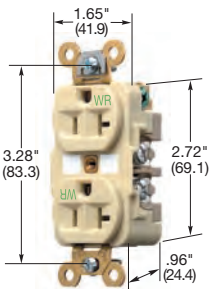

HBL® Extra Heavy Duty, Specification Grade, Receptacles

Duplex

HBL5262

HBL5362IWR

Description	Color	Catalog Number	
Flush, nylon face, back and side wired.	Black	HBL5262BK	HBL5362BK
	Blue	-	HBL5362BL
	Brown	HBL5262	HBL5362
	Gray	HBL5262GY	HBL5362GY
	Ivory	HBL5262I	HBL5362I
	Red	HBL5262R	HBL5362R
	White	HBL5262W	HBL5362W
Isolated ground ^A .	Gray	IG5262GY	IG5362GY
	Ivory	IG5262I	IG5362I
	Orange	IG5262	IG5362
	Red	IG5262R	IG5362R
	White	-	IG5362W
Non-isolated ground, bulk pack of 100.	Orange	-	HBL5362M4
Weather Resistant, flush, nylon face, back and side wired.	Black	HBL5262BKWR	HBL5362BKWR
	Brown	HBL5262WR	HBL5362WR
	Gray	HBL5262GYWR	HBL5362GYWR
	Ivory	HBL5262IWR	HBL5362IWR
	Red	HBL5262RWR	HBL5362RWR
	White	HBL5262WWR	HBL5362WWR
Corrosion resistant.	Ivory	HBL52CM62I	-
	Yellow	HBL52CM62	HBL53CM62
Weather Resistant, Isolated ground ^A .	Gray	IG5262GYWR	IG5362GYWR
	Ivory	IG5262IWR	IG5362IWR
	Orange	IG5262WR	IG5362WR
	Red	IG5262RWR	IG5362RWR
	White	-	IG5362WWR
On 4 in. (101.6) round cover.	Brown	HBL5282	-

Single

HBL5261

HBL5284

Description	Color	Catalog Number	
Flush, nylon face, back and side wired.	Black	HBL5261BK	HBL5361BK
	Brown	HBL5261	HBL5361
	Gray	-	HBL5361GRY
	Ivory	HBL5261I	HBL5361I
	White	-	HBL5361W
Isolated ground ^A .	Orange	IG5261	IG5361
Weather Resistant, Isolated ground ^A .	Orange	IG5261WR	IG5361WR
Ring terminal connection.	Brown	HBL5261RT	HBL5361RT
	White	HBL5261WRT	-
	Yellow	HBL5261YRT	-
Weather Resistant, flush, nylon face, back and side wired.	Brown	HBL5261WR	HBL5361WR
	Gray	HBL5261GRYWR	HBL5361GRYWR
	Ivory	HBL5261IWR	HBL5361IWR
Corrosion resistant.	Yellow	HBL52CM61	HBL53CM61
Panel mount on 1.94 in. (49.3) centers.	Brown	HBL5284	HBL5357

Dimensions in Inches (mm)