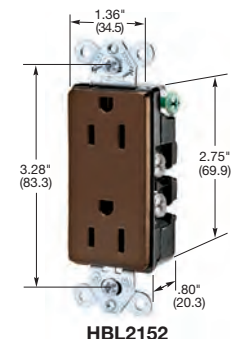

### Single

Description	Color	Catalog Number	
Flush, side wired only.	Brown	<b>HBL5251</b>	-
	Ivory	<b>HBL5251I</b>	-
Panel mount 1.75 in. (44.5) centers.	Brown	<b>HBL5258</b>	<b>HBL5358</b>
	Ivory	<b>HBL5258I</b>	-

### Style Line® Decorator\*

Description	Color	Catalog Number	
Flush, nylon face, back and side wired.	Almond	<b>HBL2152AL</b>	<b>HBL2162AL</b>
	Black	<b>HBL2152BK</b>	<b>HBL2162BK</b>
	Brown	<b>HBL2152</b>	<b>HBL2162</b>
	Gray	<b>HBL2152GY</b>	<b>HBL2162GY</b>
	Ivory	<b>HBL2152I</b>	<b>HBL2162I</b>
	Office White	<b>HBL2152OW</b>	<b>HBL2162OW</b>
	White	<b>HBL2152WA</b>	<b>HBL2162WA</b>
Isolated ground <sup>A</sup> .	Gray	-	<b>IG2162GY</b>
	Orange	<b>IG2152</b>	<b>IG2162</b>

Note: <sup>A</sup>See section M for additional information on isolated ground devices.

\*Style Line Duplex devices are not Fed. Spec. Listed.

See page A-46 for accessories.

See section N for wallplates.

Dimensions in Inches (mm)