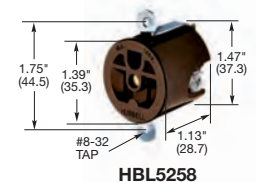

### Single

Description	Color	Catalog Number	
Flush, side wired only.	Brown	<b>HBL5251</b>	-
	Ivory	<b>HBL5251I</b>	-
Panel mount 1.75 in. (44.5) centers.	Brown	<b>HBL5258</b>	<b>HBL5358</b>
	Ivory	<b>HBL5258I</b>	-

### Style Line® Decorator\*

Description	Color	Catalog Number	
Flush, nylon face, back and side wired.	Almond	<b>HBL2152AL</b>	<b>HBL2162AL</b>
	Black	<b>HBL2152BK</b>	<b>HBL2162BK</b>
	Brown	<b>HBL2152</b>	<b>HBL2162</b>
	Gray	<b>HBL2152GY</b>	<b>HBL2162GY</b>
	Ivory	<b>HBL2152I</b>	<b>HBL2162I</b>
	Office White	<b>HBL2152OW</b>	<b>HBL2162OW</b>
	White	<b>HBL2152WA</b>	<b>HBL2162WA</b>
Isolated ground <sup>A</sup> .	Gray	-	<b>IG2162GY</b>
	Orange	<b>IG2152</b>	<b>IG2162</b>

Note: <sup>A</sup>See section M for additional information on isolated ground devices.

\*Style Line Duplex devices are not Fed. Spec. Listed.

See page A-46 for accessories.

See section N for wallplates.

Dimensions in Inches (mm)