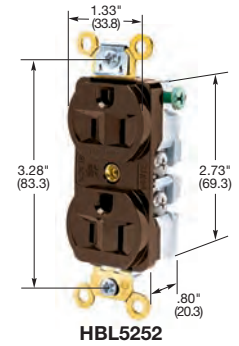

### Single

Description	Color	Catalog Number	
Flush, side wired only.	Brown	<b>HBL5251</b>	-
	Ivory	<b>HBL5251I</b>	-
Panel mount 1.75 in. (44.5) centers.	Brown	<b>HBL5258</b>	<b>HBL5358</b>
	Ivory	<b>HBL5258I</b>	-

### Style Line® Decorator\*

Description	Color	Catalog Number	
Flush, nylon face, back and side wired.	Almond	<b>HBL2152AL</b>	<b>HBL2162AL</b>
	Black	<b>HBL2152BK</b>	<b>HBL2162BK</b>
	Brown	<b>HBL2152</b>	<b>HBL2162</b>
	Gray	<b>HBL2152GY</b>	<b>HBL2162GY</b>
	Ivory	<b>HBL2152I</b>	<b>HBL2162I</b>
	Office White	<b>HBL2152OW</b>	<b>HBL2162OW</b>
	White	<b>HBL2152WA</b>	<b>HBL2162WA</b>
Isolated ground <sup>A</sup> .	Gray	-	<b>IG2162GY</b>
	Orange	<b>IG2152</b>	<b>IG2162</b>

Note: <sup>A</sup>See section M for additional information on isolated ground devices.

\*Style Line Duplex devices are not Fed. Spec. Listed.

See page A-46 for accessories.

See section N for wallplates.

Dimensions in Inches (mm)