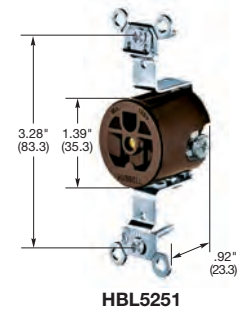

### Single

Description	Color	Catalog Number	
Flush, side wired only.	Brown	<b>HBL5251</b>	-
	Ivory	<b>HBL5251I</b>	-
Panel mount 1.75 in. (44.5) centers.	Brown	<b>HBL5258</b>	<b>HBL5358</b>
	Ivory	<b>HBL5258I</b>	-

Note: <sup>A</sup>See section M for additional information on isolated ground devices.

\*Style Line Duplex devices are not Fed. Spec. Listed.

See page A-46 for accessories.

See section N for wallplates.

Dimensions in Inches (mm)