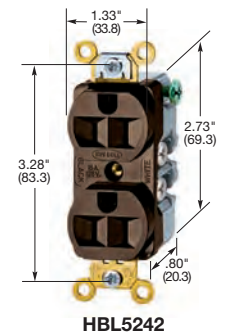

### Single

Description	Color	Catalog Number	
Flush, side wired only.	Brown	<b>HBL5251</b>	-
	Ivory	<b>HBL5251I</b>	-
Panel mount 1.75 in. (44.5) centers.	Brown	<b>HBL5258</b>	<b>HBL5358</b>
	Ivory	<b>HBL5258I</b>	-

### Style Line® Decorator\*

Description	Color	Catalog Number	
Flush, nylon face, back and side wired.	Almond	<b>HBL2152AL</b>	<b>HBL2162AL</b>
	Black	<b>HBL2152BK</b>	<b>HBL2162BK</b>
	Brown	<b>HBL2152</b>	<b>HBL2162</b>
	Gray	<b>HBL2152GY</b>	<b>HBL2162GY</b>
	Ivory	<b>HBL2152I</b>	<b>HBL2162I</b>
	Office White	<b>HBL2152OW</b>	<b>HBL2162OW</b>
	White	<b>HBL2152WA</b>	<b>HBL2162WA</b>
Isolated ground <sup>A</sup> .	Gray	-	<b>IG2162GY</b>
	Orange	<b>IG2152</b>	<b>IG2162</b>

Note: <sup>A</sup>See section M for additional information on isolated ground devices.

\*Style Line Duplex devices are not Fed. Spec. Listed.

See page A-46 for accessories.

See section N for wallplates.

Dimensions in Inches (mm)