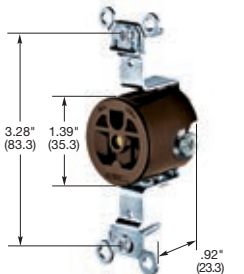

Note: ^ASee section M for additional information on isolated ground devices.

*Style Line Duplex devices are not Fed. Spec. Listed.

See page A-46 for accessories.

See section N for wallplates.

HBL5252

HBL5242

HBL5251

HBL5258

HBL2152

Dimensions in Inches (mm)