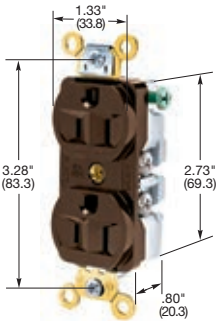

Single

Description	Color	Catalog Number	
Flush, side wired only.	Brown	HBL5251	-
	Ivory	HBL5251I	-
Panel mount 1.75 in. (44.5) centers.	Brown	HBL5258	HBL5358
	Ivory	HBL5258I	-

Style Line® Decorator*

Description	Color	Catalog Number	
Flush, nylon face, back and side wired.	Almond	HBL2152AL	HBL2162AL
	Black	HBL2152BK	HBL2162BK
	Brown	HBL2152	HBL2162
	Gray	HBL2152GY	HBL2162GY
	Ivory	HBL2152I	HBL2162I
	Office White	HBL2152OW	HBL2162OW
	White	HBL2152WA	HBL2162WA
Isolated ground ^A .	Gray	-	IG2162GY
	Orange	IG2152	IG2162

Note: ^ASee section M for additional information on isolated ground devices.

*Style Line Duplex devices are not Fed. Spec. Listed.

See page A-46 for accessories.

See section N for wallplates.

HBL5252

HBL5242

HBL5251

HBL5258

HBL2152

Dimensions in Inches (mm)