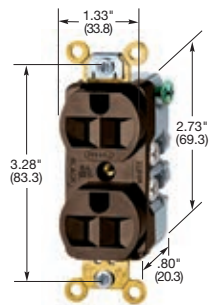

Single

Description	Color	Catalog Number	
Flush, side wired only.	Brown	HBL5251	-
	Ivory	HBL5251I	-
Panel mount 1.75 in. (44.5) centers.	Brown	HBL5258	HBL5358
	Ivory	HBL5258I	-

Style Line® Decorator*

Description	Color	Catalog Number	
Flush, nylon face, back and side wired.	Almond	HBL2152AL	HBL2162AL
	Black	HBL2152BK	HBL2162BK
	Brown	HBL2152	HBL2162
	Gray	HBL2152GY	HBL2162GY
	Ivory	HBL2152I	HBL2162I
	Office White	HBL2152OW	HBL2162OW
	White	HBL2152WA	HBL2162WA
Isolated ground ^A .	Gray	-	IG2162GY
	Orange	IG2152	IG2162

Note: ^ASee section M for additional information on isolated ground devices.

*Style Line Duplex devices are not Fed. Spec. Listed.

See page A-46 for accessories.

See section N for wallplates.

HBL5252

HBL5242

HBL5251

HBL5258

HBL2152

Dimensions in Inches (mm)