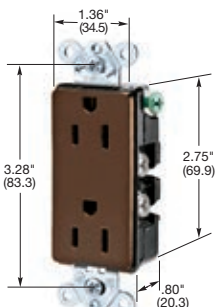

Single

Description	Color	Catalog Number	
Flush, side wired only.	Brown	HBL5251	-
	Ivory	HBL5251I	-
Panel mount 1.75 in. (44.5) centers.	Brown	HBL5258	HBL5358
	Ivory	HBL5258I	-

Style Line® Decorator*

Description	Color	Catalog Number	
Flush, nylon face, back and side wired.	Almond	HBL2152AL	HBL2162AL
	Black	HBL2152BK	HBL2162BK
	Brown	HBL2152	HBL2162
	Gray	HBL2152GY	HBL2162GY
	Ivory	HBL2152I	HBL2162I
	Office White	HBL2152OW	HBL2162OW
	White	HBL2152WA	HBL2162WA
Isolated ground ^A .	Gray	-	IG2162GY
	Orange	IG2152	IG2162

Note: ^ASee section M for additional information on isolated ground devices.

*Style Line Duplex devices are not Fed. Spec. Listed.

See page A-46 for accessories.

See section N for wallplates.

HBL5252

HBL5242

HBL5251

HBL5258

HBL2152

Dimensions in Inches (mm)