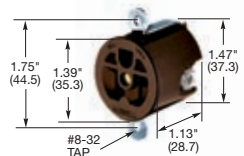

Single

Description	Color	Catalog Number	
Flush, side wired only.	Brown	HBL5251	-
	Ivory	HBL5251I	-
Panel mount 1.75 in. (44.5) centers.	Brown	HBL5258	HBL5358
	Ivory	HBL5258I	-

Style Line® Decorator*

Description	Color	Catalog Number	
Flush, nylon face, back and side wired.	Almond	HBL2152AL	HBL2162AL
	Black	HBL2152BK	HBL2162BK
	Brown	HBL2152	HBL2162
	Gray	HBL2152GY	HBL2162GY
	Ivory	HBL2152I	HBL2162I
	Office White	HBL2152OW	HBL2162OW
	White	HBL2152WA	HBL2162WA
Isolated ground ^A .	Gray	-	IG2162GY
	Orange	IG2152	IG2162

Note: ^ASee section M for additional information on isolated ground devices.

*Style Line Duplex devices are not Fed. Spec. Listed.

See page A-46 for accessories.

See section N for wallplates.

HBL5252

HBL5242

HBL5251

HBL5258

HBL2152

Dimensions in Inches (mm)