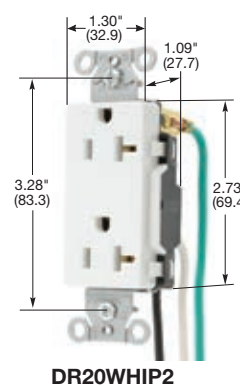

Note: *Tamper-resistant devices are not Fed. Spec. Listed.
See page A-46 for accessories.
See pages A-58 and A-59 for technical information.
See page Tech-10 for Tamper and Weather Resistant descriptions.
See section N for wallplates.

Dimensions in Inches (mm)