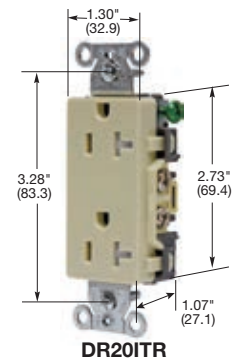

Note: *Tamper-resistant devices are not Fed. Spec. Listed.
See page A-46 for accessories.
See pages A-58 and A-59 for technical information.
See page Tech-10 for Tamper and Weather Resistant descriptions.
See section N for wallplates.

Dimensions in Inches (mm)