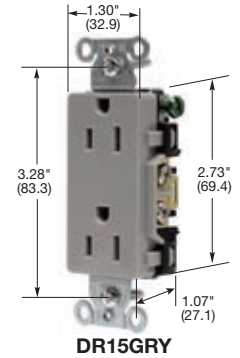

Note: *Tamper-resistant devices are not Fed. Spec. Listed.
See page A-46 for accessories.
See pages A-58 and A-59 for technical information.
See page Tech-10 for Tamper and Weather Resistant descriptions.
See section N for wallplates.

Dimensions in Inches (mm)