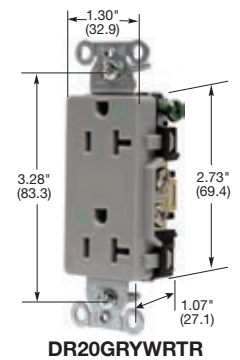

Note: *Tamper-resistant devices are not Fed. Spec. Listed.
See page A-46 for accessories.
See pages A-58 and A-59 for technical information.
See page Tech-10 for Tamper and Weather Resistant descriptions.
See section N for wallplates.

Dimensions in Inches (mm)