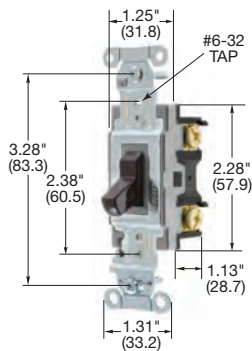

**Specification Grade Commercial Series,
15A, 120-277V AC**

Description	Toggle Color	Single Pole	Double Pole	Three Way	Four Way
Toggle, back and side wired.	Almond	CSB115AL	CSB215AL	CSB315AL	CSB415AL
	Black	CSB115BK	CSB215BK	CSB315BK	CSB415BK
	Brown	CSB115	CSB215	CSB315	CSB415
	Gray	CSB115GY	CSB215GY	CSB315GY	CSB415GY
	Ivory	CSB115I	CSB215I	CSB315I	CSB415I
	Light Almond	CSB115LA	CSB215LA	CSB315LA	CSB415LA
	White	CSB115W	CSB215W	CSB315W	CSB415W

CSB120

**Specification Grade Commercial Series,
20A, 120-277V AC**

Description	Toggle Color	Single Pole	Double Pole	Three Way	Four Way
Toggle, back and side wired.	Almond	CSB120AL	CSB220AL	CSB320AL	CSB420AL
	Black	CSB120BK	CSB220BK	CSB320BK	CSB420BK
	Brown	CSB120	CSB220	CSB320	CSB420
	Gray	CSB120GY	CSB220GY	CSB320GY	CSB420GY
	Ivory	CSB120I	CSB220I	CSB320I	CSB420I
	Light Almond	CSB120LA	CSB220LA	CSB320LA	CSB420LA
	Red	CSB120R	CSB220R	CSB320R	CSB420R
	White	CSB120W	CSB220W	CSB320W	CSB420W

**Specification Grade Commercial Series,
15A, 120-277V AC**

Description	Toggle Color	Single Pole	Double Pole	Three Way	Four Way
Toggle, side wired only.	Almond	CS115AL	—	CS315AL	—
	Black	CS115BK	—	CS315BK	—
	Brown	CS115	—	CS315	—
	Gray	CS115GY	—	CS315GY	—
	Ivory	CS115I	—	CS315I	—
	Light Almond	CS115LA	—	CS315LA	—
	White	CS115W	—	CS315W	—

CS115I

**Specification Grade Commercial Series,
20A, 120-277V AC**

Description	Toggle Color	Single Pole	Double Pole	Three Way	Four Way
Toggle, side wired only.	Almond	CS120AL	—	CS320AL	—
	Black	CS120BK	—	CS320BK	—
	Brown	CS120	—	CS320	—
	Gray	CS120GY	—	CS320GY	—
	Ivory	CS120I	—	CS320I	—
	Light Almond	CS120LA	—	CS320LA	—
	White	CS120W	—	CS320W	—