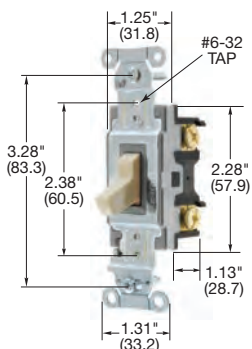

**Specification Grade Commercial Series,
15A, 120-277V AC**

Description	Toggle Color	Single Pole	Double Pole	Three Way	Four Way
Toggle, back and side wired.	Almond	CSB115AL	CSB215AL	CSB315AL	CSB415AL
	Black	CSB115BK	CSB215BK	CSB315BK	CSB415BK
	Brown	CSB115	CSB215	CSB315	CSB415
	Gray	CSB115GY	CSB215GY	CSB315GY	CSB415GY
	Ivory	CSB115I	CSB215I	CSB315I	CSB415I
	Light Almond	CSB115LA	CSB215LA	CSB315LA	CSB415LA
	White	CSB115W	CSB215W	CSB315W	CSB415W

CSB120

**Specification Grade Commercial Series,
20A, 120-277V AC**

Description	Toggle Color	Single Pole	Double Pole	Three Way	Four Way
Toggle, back and side wired.	Almond	CSB120AL	CSB220AL	CSB320AL	CSB420AL
	Black	CSB120BK	CSB220BK	CSB320BK	CSB420BK
	Brown	CSB120	CSB220	CSB320	CSB420
	Gray	CSB120GY	CSB220GY	CSB320GY	CSB420GY
	Ivory	CSB120I	CSB220I	CSB320I	CSB420I
	Light Almond	CSB120LA	CSB220LA	CSB320LA	CSB420LA
	Red	CSB120R	CSB220R	CSB320R	CSB420R
	White	CSB120W	CSB220W	CSB320W	CSB420W

**Specification Grade Commercial Series,
15A, 120-277V AC**

Description	Toggle Color	Single Pole	Double Pole	Three Way	Four Way
Toggle, side wired only.	Almond	CS115AL	—	CS315AL	—
	Black	CS115BK	—	CS315BK	—
	Brown	CS115	—	CS315	—
	Gray	CS115GY	—	CS315GY	—
	Ivory	CS115I	—	CS315I	—
	Light Almond	CS115LA	—	CS315LA	—
	White	CS115W	—	CS315W	—

CS115I

**Specification Grade Commercial Series,
20A, 120-277V AC**

Description	Toggle Color	Single Pole	Double Pole	Three Way	Four Way
Toggle, side wired only.	Almond	CS120AL	—	CS320AL	—
	Black	CS120BK	—	CS320BK	—
	Brown	CS120	—	CS320	—
	Gray	CS120GY	—	CS320GY	—
	Ivory	CS120I	—	CS320I	—
	Light Almond	CS120LA	—	CS320LA	—
	White	CS120W	—	CS320W	—