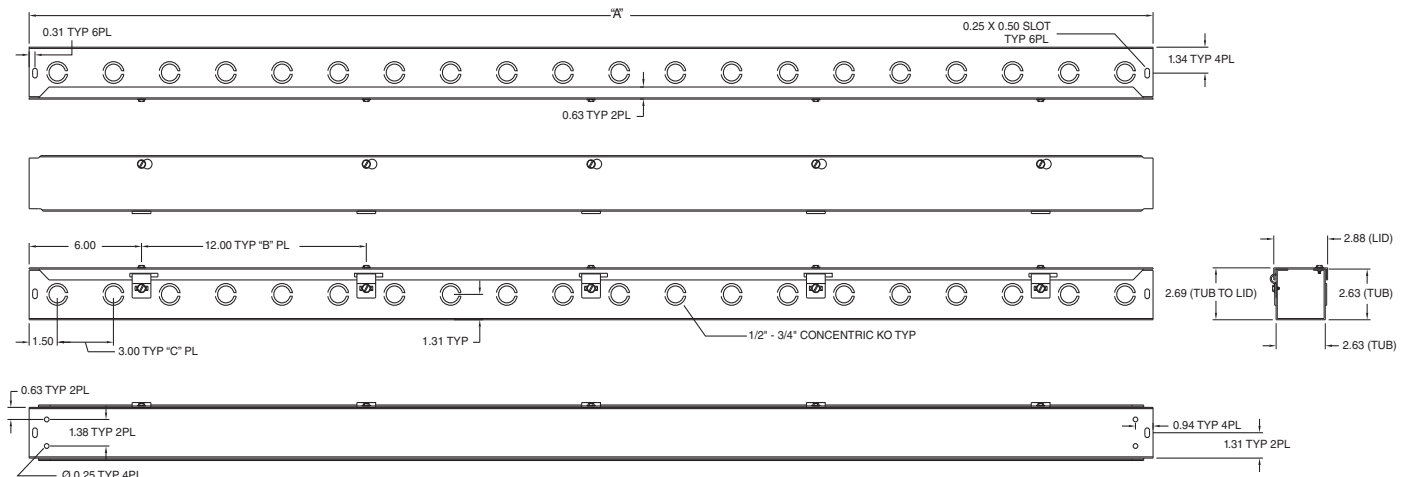

HS SERIES 2" STRAIGHT SECTION DIMENSIONS			
CATALOG NUMBER	A	B	C
HS221 & HS221NK	12.00 (300)	—	3.00 (75)
HS222 & HS222NK	24.00 (600)	1.00 (25)	7.00 (175)
HS223 & HS223NK	36.00 (900)	2.00 (50)	11.00 (275)
HS224 & HS224NK	48.00 (1200)	3.00 (75)	15.00 (375)
HS225 & HS225NK	60.00 (1500)	4.00 (100)	19.00 (475)
HS226 & HS226NK	72.00 (1800)	5.00 (125)	23.00 (575)
HS2210 & HS2210NK	120.00 (3000)	9.00 (225)	39.00 (975)

NK = No Knockouts

HS SERIES 2" STRAIGHT SECTION DIMENSIONS