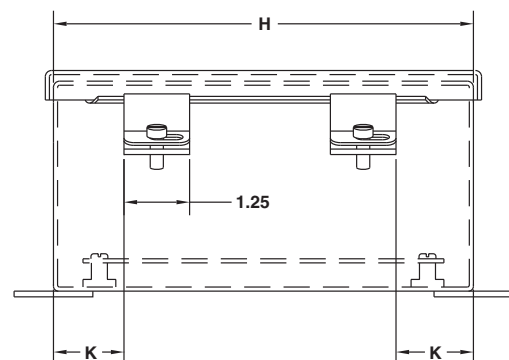

Notes:

1. Panels are 14 Ga. steel.
2. Panel Screws are #10-32 Pan Head.
3. Two clamps are used if "H" = 8.00"

VIEW SHOWING CLAMP POSITION
WHEN "H" IS LESS THAN 8"

VIEW SHOWING CLAMP POSITION
WHEN "H" EQUALS 8" OR MORE