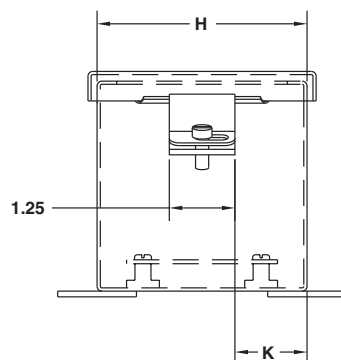

Notes:

1. Panels are 14 Ga. steel.
2. Panel Screws are #10-32 Pan Head.
3. Two clamps are used if "H" = 8.00"

VIEW SHOWING CLAMP POSITION
WHEN "H" IS LESS THAN 8"

VIEW SHOWING CLAMP POSITION
WHEN "H" EQUALS 8" OR MORE