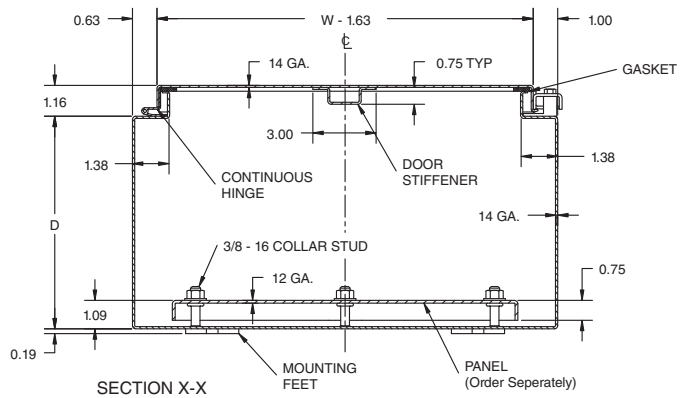

*Back panels must be ordered separately **Enclosures are supplied with closed cell neoprene gasket (not foam-in-place).

NOTES:

1. Large print pocket (8x10) is furnished if H = 20.00" or more and W = 20.00" or more. Otherwise small (6x6) print pocket is provided.
2. Panels are made from 12 Ga. steel.
3. Panels have flanges along all sides when either dimension exceeds 17".
4. The number of door clamps is dependent on size of enclosure. Clamps are furnished along three sides of door.
5. F = 3" when W is 16" or greater and 1-1/4" when W is 12" or less.