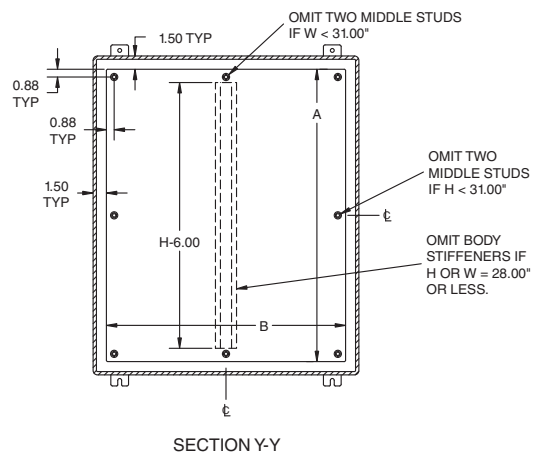

*Back panels must be ordered separately **Enclosures are supplied with closed cell neoprene gasket (not foam-in-place).

NOTES:

1. Large print pocket (8x10) is furnished if H = 20.00" or more and W = 20.00" or more. Otherwise small (6x6) print pocket is provided.
2. Panels are made from 12 Ga. steel.
3. Panels have flanges along all sides when either dimension exceeds 17".
4. The number of door clamps is dependent on size of enclosure. Clamps are furnished along three sides of door.
5. F = 3" when W is 16" or greater and 1-1/4" when W is 12" or less.