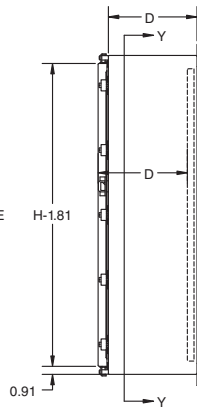

*Back panels must be ordered separately **Enclosures are supplied with closed cell neoprene gasket (not foam-in-place).

NOTES:

1. Large print pocket (8x10) is furnished if H = 20.00" or more and W = 20.00" or more. Otherwise small (6x6) print pocket is provided.
2. Panels are made from 12 Ga. steel.
3. Panels have flanges along all sides when either dimension exceeds 17".
4. The number of door clamps is dependent on size of enclosure. Clamps are furnished along three sides of door.
5. F = 3" when W is 16" or greater and 1-1/4" when W is 12" or less.