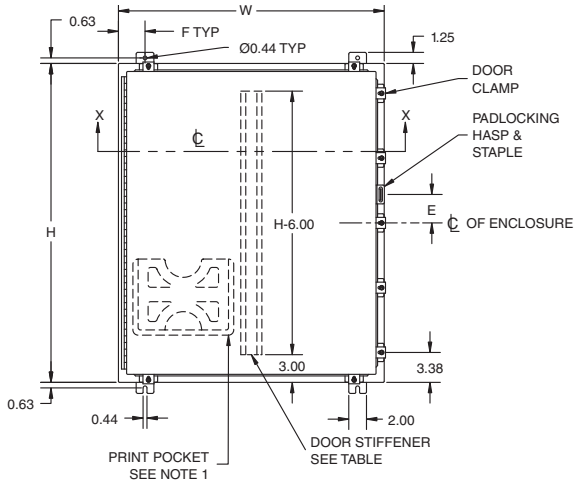

*Back panels must be ordered separately **Enclosures are supplied with closed cell neoprene gasket (not foam-in-place).

NOTES:

1. Large print pocket (8x10) is furnished if H = 20.00" or more and W = 20.00" or more. Otherwise small (6x6) print pocket is provided.
2. Panels are made from 12 Ga. steel.
3. Panels have flanges along all sides when either dimension exceeds 17".
4. The number of door clamps is dependent on size of enclosure. Clamps are furnished along three sides of door.
5. F = 3" when W is 16" or greater and 1-1/4" when W is 12" or less.