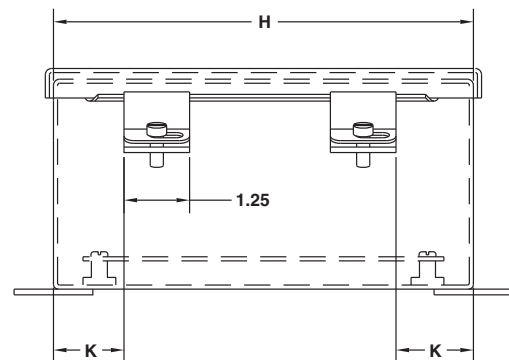

Notes:

1. Panels are 14 Ga. steel.
2. Panel Screws are #10-32 Pan Head.
3. Two clamps are used if "H" = 8.00"

**VIEW SHOWING CLAMP POSITION
WHEN "H" IS LESS THAN 8"**

**VIEW SHOWING CLAMP POSITION
WHEN "H" EQUALS 8" OR MORE**