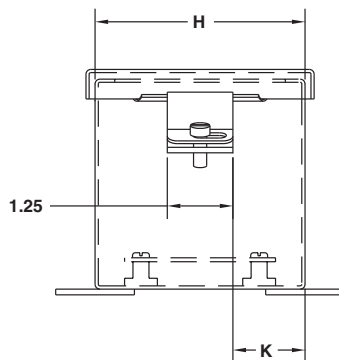

Notes:

1. Panels are 14 Ga. steel.
2. Panel Screws are #10-32 Pan Head.
3. Two clamps are used if "H" = 8.00"

**VIEW SHOWING CLAMP POSITION
WHEN "H" IS LESS THAN 8"**

**VIEW SHOWING CLAMP POSITION
WHEN "H" EQUALS 8" OR MORE**