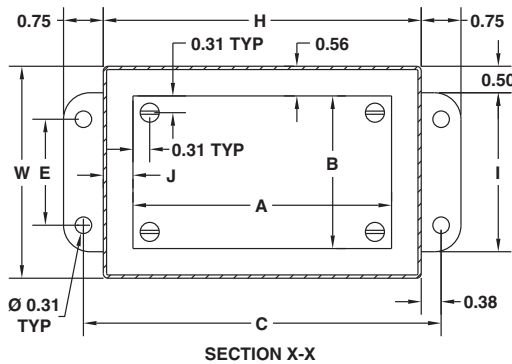

Construction

- Bodies 14 gauge and doors fabricated from 16 gauge and steel
- Continuously welded seams ground smooth, less knockouts or holes
- Lids are sealed with closed cell oil resistant neoprene gasket
- External mounting plates, top and bottom of enclosure
- Weldnuts are provided for mounting optional panels securely on models 6.00" x 4.00" and larger
- External screw clamps are quick and easy to operate
- Standard continuous hinge
- Grounding provisions provided

Notes:

1. Panels are 14 Ga. steel.
2. Panel Screws are #10-32 Pan Head.
3. Two clamps are used if "H" = 8.00"

**VIEW SHOWING CLAMP POSITION
WHEN "H" IS LESS THAN 8"**

**VIEW SHOWING CLAMP POSITION
WHEN "H" EQUALS 8" OR MORE**