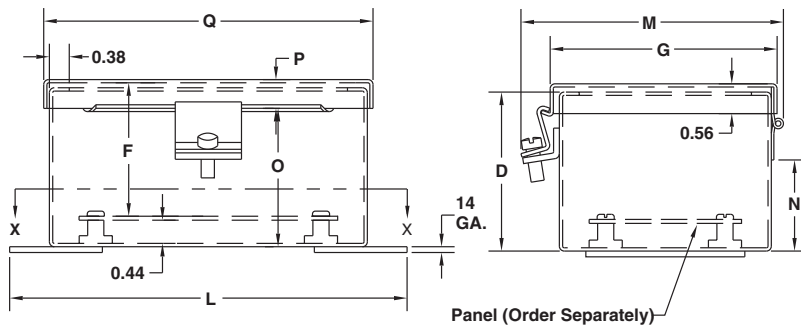

Construction

- Bodies 14 gauge and doors fabricated from 16 gauge and steel
- Continuously welded seams ground smooth, less knockouts or holes
- Lids are sealed with closed cell oil resistant neoprene gasket
- External mounting plates, top and bottom of enclosure
- Weldnuts are provided for mounting optional panels securely on models 6.00" x 4.00" and larger
- External screw clamps are quick and easy to operate
- Standard continuous hinge
- Grounding provisions provided

Notes:

1. Panels are 14 Ga. steel.
2. Panel Screws are #10-32 Pan Head.
3. Two clamps are used if "H" = 8.00"

**VIEW SHOWING CLAMP POSITION
WHEN "H" IS LESS THAN 8"**

**VIEW SHOWING CLAMP POSITION
WHEN "H" EQUALS 8" OR MORE**