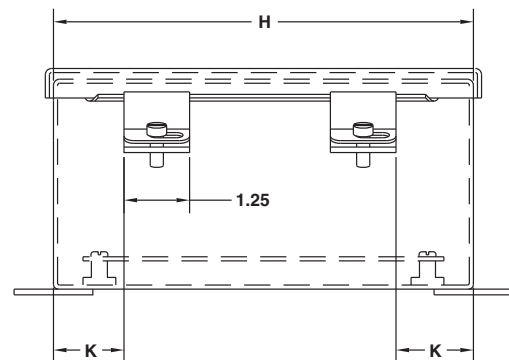

Notes:

1. Panels are 14 Ga. steel.
2. Panel Screws are #10-32 Pan Head.
3. Two clamps are used if "H" = 8.00"

VIEW SHOWING CLAMP POSITION
WHEN "H" IS LESS THAN 8"

VIEW SHOWING CLAMP POSITION
WHEN "H" EQUALS 8" OR MORE