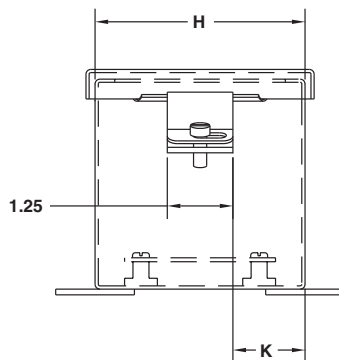

Notes:

1. Panels are 14 Ga. steel.
2. Panel Screws are #10-32 Pan Head.
3. Two clamps are used if "H" = 8.00"

VIEW SHOWING CLAMP POSITION
WHEN "H" IS LESS THAN 8"

VIEW SHOWING CLAMP POSITION
WHEN "H" EQUALS 8" OR MORE