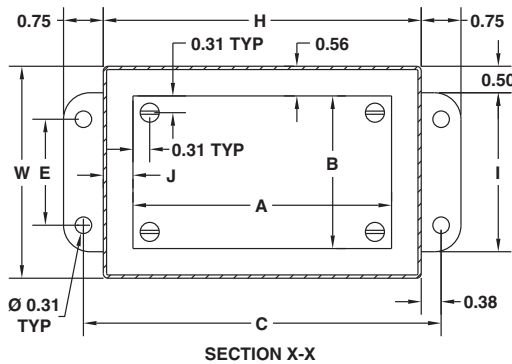

Construction

- Bodies 14 gauge and doors fabricated from 16 gauge and steel
- Continuously welded seams ground smooth, less knockouts or holes
- Lids are sealed with closed cell oil resistant neoprene gasket
- External mounting plates, top and bottom of enclosure
- Weldnuts are provided for mounting optional panels securely on models 6.00" x 4.00" and larger
- External screw clamps are quick and easy to operate
- Standard continuous hinge
- Grounding provisions provided

Notes:

1. Panels are 14 Ga. steel.
2. Panel Screws are #10-32 Pan Head.
3. Two clamps are used if "H" = 8.00"

VIEW SHOWING CLAMP POSITION
WHEN "H" IS LESS THAN 8"

VIEW SHOWING CLAMP POSITION
WHEN "H" EQUALS 8" OR MORE