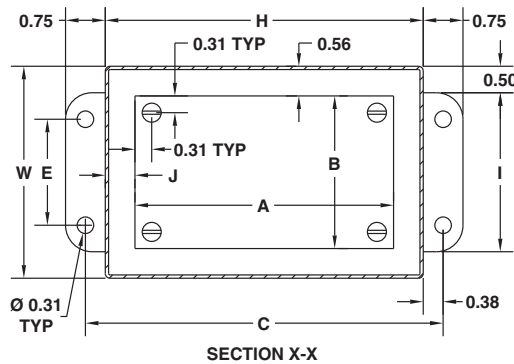

Construction

- Bodies 14 gauge and doors fabricated from 16 gauge and steel
- Continuously welded seams ground smooth, less knockouts or holes
- Lids are sealed with closed cell oil resistant neoprene gasket
- External mounting plates, top and bottom of enclosure
- Weldnuts are provided for mounting optional panels securely on models 6.00" x 4.00" and larger
- External screw clamps are quick and easy to operate
- Standard continuous hinge
- Grounding provisions provided

Notes:

1. Panels are 14 Ga. steel.
2. Panel Screws are #10-32 Pan Head.
3. Two clamps are used if "H" = 8.00"

VIEW SHOWING CLAMP POSITION
WHEN "H" IS LESS THAN 8"

VIEW SHOWING CLAMP POSITION
WHEN "H" EQUALS 8" OR MORE