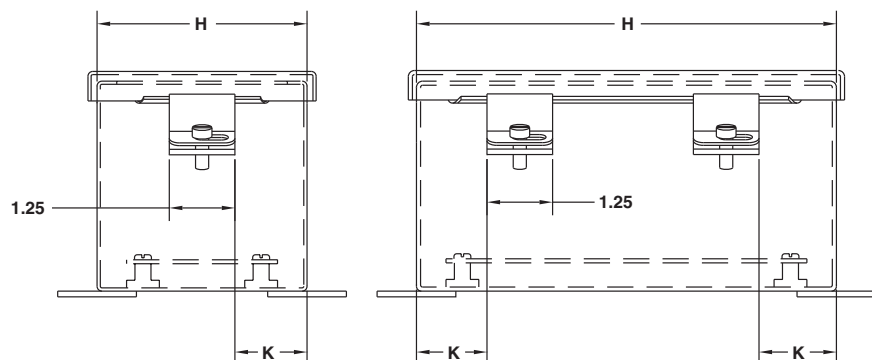

Notes:

1. Panels are 14 Ga. steel.
2. Panel Screws are #10-32 Pan Head.
3. Two clamps are used if "H" = 8.00"

VIEW SHOWING CLAMP POSITION
WHEN "H" IS LESS THAN 8"

VIEW SHOWING CLAMP POSITION
WHEN "H" EQUALS 8" OR MORE