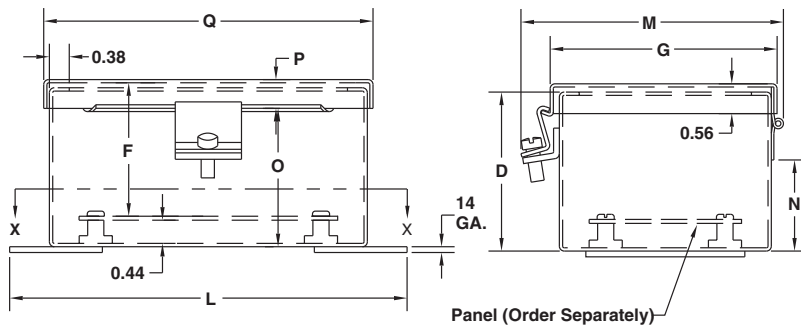

Construction

- Bodies 14 gauge and doors fabricated from 16 gauge and steel
- Continuously welded seams ground smooth, less knockouts or holes
- Lids are sealed with closed cell oil resistant neoprene gasket
- External mounting plates, top and bottom of enclosure
- Weldnuts are provided for mounting optional panels securely on models 6.00" x 4.00" and larger
- External screw clamps are quick and easy to operate
- Standard continuous hinge
- Grounding provisions provided

Notes:

1. Panels are 14 Ga. steel.
2. Panel Screws are #10-32 Pan Head.
3. Two clamps are used if "H" = 8.00"

VIEW SHOWING CLAMP POSITION
WHEN "H" IS LESS THAN 8"

VIEW SHOWING CLAMP POSITION
WHEN "H" EQUALS 8" OR MORE