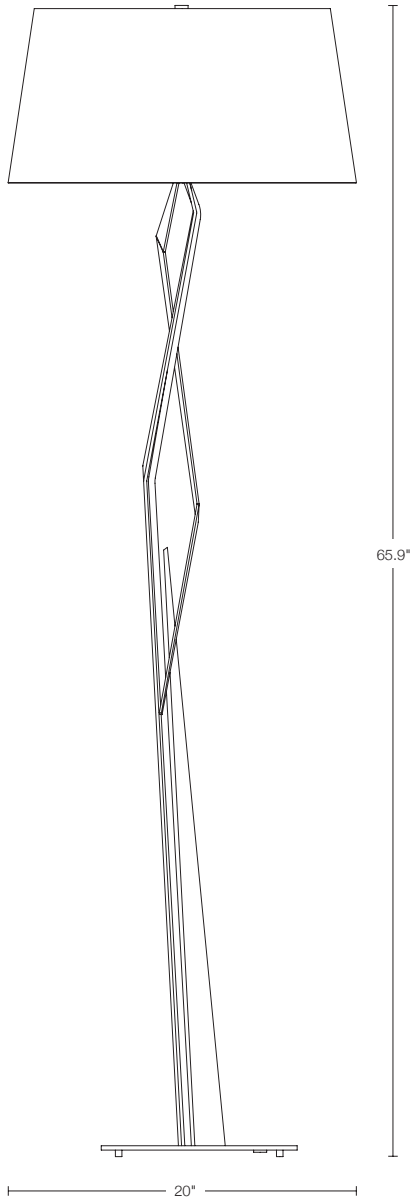

232850
FACET FLOOR LAMP

As shown: 232850-07-765

232850

F A C E T

Floor lamp with shade options.

Dimensions

Height 65.9"
Base 11.25" SQ

Incandescent Lamping

Socket : medium
Bulb: A-19, 100 watt max

Shade

252011 - 20" Drum

Shade Color Options

34 - Doeskin micro-suede
36 - Terra micro-suede
37 - Eclipse micro-suede
46 - Flax
48 - Natural Anna

Hospital Grade Cord