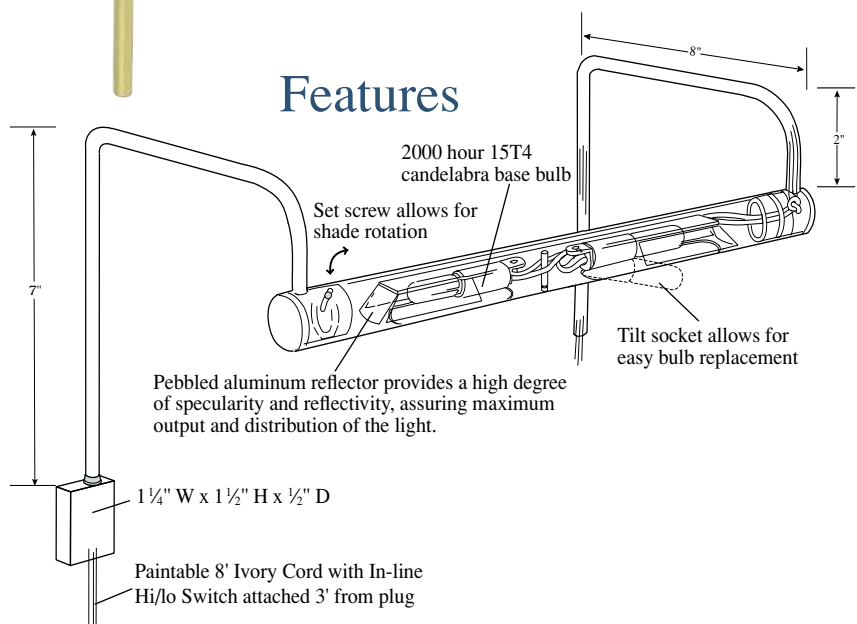

## Specifications

**SIZE SELECTION**  
Shade length should be one half the width of the image it is illuminating.

Non stocked lamps available with three arms in 64" and 84" lengths.

SL16-61

The Slim-line™ series is an excellent way of illuminating without detracting from the art work. Its sleek profile emphasizes the art work and does not visually intrude.