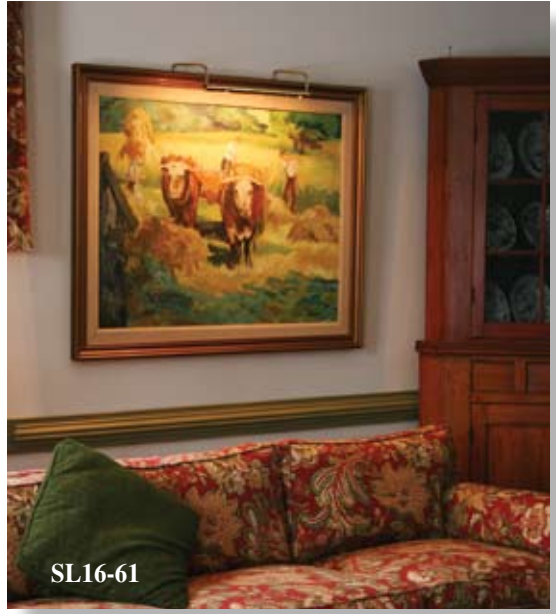

## Specifications

**SIZE SELECTION**  
Shade length should be one half the width of the image it is illuminating.

Non stocked lamps available with three arms in 64" and 84" lengths.

SL16-61

The Slim-line™ series is an excellent way of illuminating without detracting from the art work. Its sleek profile emphasizes the art work and does not visually intrude.