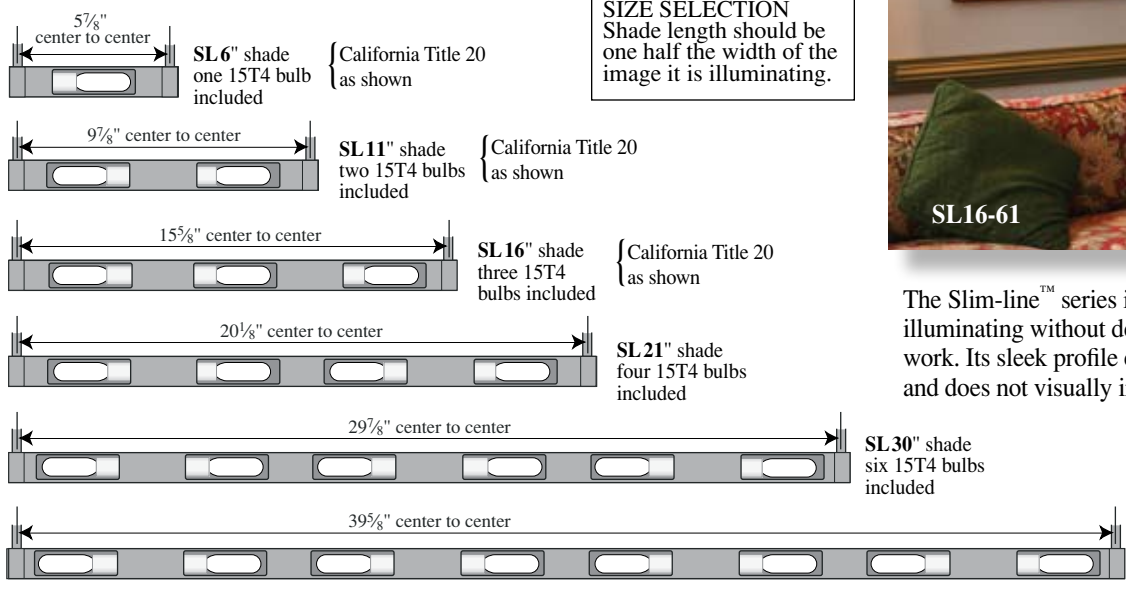

## Specifications

**SIZE SELECTION**  
Shade length should be one half the width of the image it is illuminating.

Non stocked lamps available with three arms in 64" and 84" lengths.

SL16-61

The Slim-line™ series is an excellent way of illuminating without detracting from the art work. Its sleek profile emphasizes the art work and does not visually intrude.