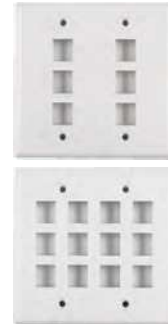

Dual Gang Flush Mount Faceplates

Product Selection						
Article No.	Part No.	Type	Description	Color	Pkg. Qty.	Carton Qty.
854-39229	FPDGSIX-FW	FPDGSIX	Six Port - Standard Dual Gang	Office White	1	7
854-39232	FPDGSIX-W	FPDGSIX	Six Port - Standard Dual Gang	White	1	7
854-39230	FPDGSIX-I	FPDGSIX	Six Port - Standard Dual Gang	Ivory	1	7
854-39224	FPDG12-FW	FPDG12	Twelve Port - Standard Dual Gang	Office White	1	7
854-39227	FPDG12-W	FPDG12	Twelve Port - Standard Dual Gang	White	1	7
854-39225	FPDG12-I	FPDG12	Twelve Port - Standard Dual Gang	Ivory	1	7

Use **Part No.** for ordering and **Type** for specification purposes.