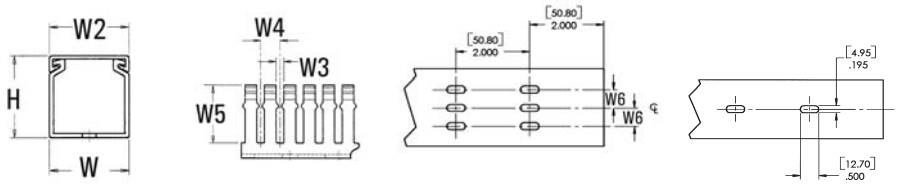

High Density Slotted Duct

File # E64139 File # 49249

Product Selection													
Article No.	Part No.	Type	Width (W)	Height (H)	Width (W2)	Width (W3)	Width (W4)	Width (W5)	Width (W6)	Description	Color	Pkg. Qty.	
			in. (mm)	in. (mm)	in. (mm)	in. (mm)	in. (mm)	in. (mm)	in. (mm)			ft. (6 ft. lengths)	
2" x 3" (50.8 x 76.2) Nominal Duct Size													
184-23006	SLHD2X3W4	SLHD2X3								Three rows of holes .50" (12.7)	Non-Adhesive	White	120 ft
184-23003	SLHDA2X3W4	SLHDA2X3									Adhesive	White	120 ft
184-23004	SLHD2X3G4	SLHD2X3	2.02"	3.06"	2.00"	.16"	.40"	2.60"			Non-Adhesive	Gray	120 ft
181-00646	SLHDA2X3G4	SLHDA2X3	(51.3)	(77.7)	(50.8)	(4.1)	(10.2)	(66.0)			Adhesive	Gray	120 ft
181-00609	SLHD2X3BK4	SLHD2X3									Non-Adhesive	Black	120 ft
181-00645	SLHDA2X3BK4	SLHDA2X3									Adhesive	Black	120 ft
2" x 4" (50.8 x 101.6) Nominal Duct Size													
184-24007	SLHD2X4W4	SLHD2X4								Three rows of holes .50" (12.7)	Non-Adhesive	White	120 ft
184-24003	SLHDA2X4W4	SLHDA2X4									Adhesive	White	120 ft
184-24004	SLHD2X4G4	SLHD2X4	2.00"	4.06"	2.00"	.16"	.40"	3.60"			Non-Adhesive	Gray	120 ft
181-00648	SLHDA2X4G4	SLHDA2X4	(50.8)	(103.1)	(50.8)	(4.1)	(10.2)	(91.4)			Adhesive	Gray	120 ft
181-00610	SLHD2X4BK4	SLHD2X4									Non-Adhesive	Black	120 ft
181-00647	SLHDA2X4BK4	SLHDA2X4									Adhesive	Black	120 ft
3" x 1" (76.2 x 25.4) Nominal Duct Size													
181-00613	SLHD3X1W4	SLHD3X1								Three rows of holes 1.00" (25.4)	Non-Adhesive	White	120 ft
181-00652	SLHDA3X1W4	SLHDA3X1									Adhesive	White	120 ft
181-00612	SLHD3X1G4	SLHD3X1	3.02"	1.00"	3.00"	.16"	.40"	.75"			Non-Adhesive	Gray	120 ft
181-00651	SLHDA3X1G4	SLHDA3X1	(76.7)	(25.4)	(76.2)	(4.1)	(10.2)	(19.1)			Adhesive	Gray	120 ft
181-00611	SLHD3X1BK4	SLHD3X1									Non-Adhesive	Black	120 ft
181-00649	SLHDA3X1BK4	SLHDA3X1									Adhesive	Black	120 ft
3" x 2" (76.2 x 50.8) Nominal Duct Size													
184-32004	SLHD3X2W4	SLHD3X2								Three rows of holes 1.00" (25.4)	Non-Adhesive	White	120 ft
181-00655	SLHDA3X2W4	SLHDA3X2									Adhesive	White	120 ft
184-32001	SLHD3X2G4	SLHD3X2	3.03"	2.06"	3.00"	.16"	.40"	1.62"			Non-Adhesive	Gray	120 ft
181-00654	SLHDA3X2G4	SLHDA3X2	(77.0)	(52.3)	(76.2)	(4.1)	(10.2)	(41.1)			Adhesive	Gray	120 ft
181-00614	SLHD3X2BK4	SLHD3X2									Non-Adhesive	Black	120 ft
181-00653	SLHDA3X2BK4	SLHDA3X2									Adhesive	Black	120 ft
3" x 3" (76.2 x 76.2) Nominal Duct Size													
184-33004	SLHD3X3W4	SLHD3X3								Three rows of holes 1.00" (25.4)	Non-Adhesive	White	120 ft
184-33001	SLHDA3X3W4	SLHDA3X3									Adhesive	White	120 ft
184-33002	SLHD3X3G4	SLHD3X3	3.02"	3.06"	3.00"	.16"	.40"	2.60"			Non-Adhesive	Gray	120 ft
181-00657	SLHDA3X3G4	SLHDA3X3	(76.7)	(77.7)	(76.2)	(4.1)	(10.2)	(66.0)			Adhesive	Gray	120 ft
181-00615	SLHD3X3BK4	SLHD3X3									Non-Adhesive	Black	120 ft
181-00656	SLHDA3X3BK4	SLHDA3X3									Adhesive	Black	120 ft
3" x 4" (76.2 x 101.6) Nominal Duct Size													
184-34005	SLHD3X4W4	SLHD3X4								Three rows of holes 1.00" (25.4)	Non-Adhesive	White	120 ft
184-34001	SLHDA3X4W4	SLHDA3X4									Adhesive	White	120 ft
184-34003	SLHD3X4G4	SLHD3X4	3.00"	4.06"	3.00"	.16"	.40"	3.60"			Non-Adhesive	Gray	120 ft
181-00659	SLHDA3X4G4	SLHDA3X4	(76.2)	(103.1)	(76.2)	(4.1)	(10.2)	(91.4)			Adhesive	Gray	120 ft
181-00616	SLHD3X4BK4	SLHD3X4									Non-Adhesive	Black	120 ft
181-00658	SLHDA3X4BK4	SLHDA3X4									Adhesive	Black	120 ft