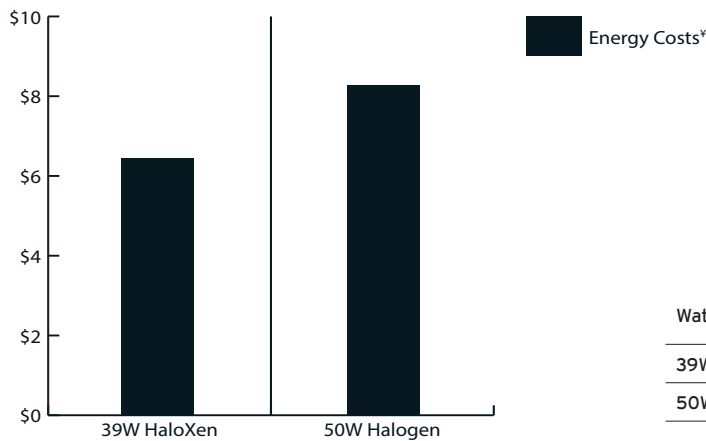

This product contains an internal halogen-based capsule that may continue to operate and emit UV if the outer glass envelope is cracked or broken. The capsule is under pressure, operates at high temperatures, and could unexpectedly shatter, which may result in the discharge of extremely hot glass particles into the fixture and/or surrounding area, creating a risk of personal injury or fire. Adhering to the operating instructions will greatly reduce these risks.

Energy Savings Comparison

* Energy costs based on $0.11 kWh over 1,500 hour life.