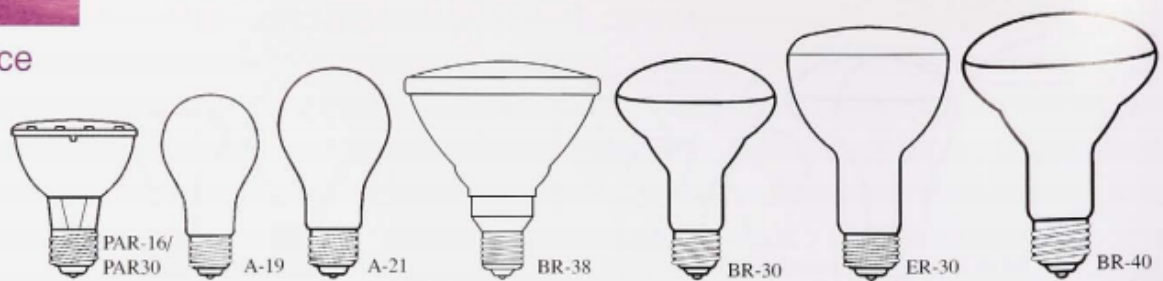

Incandescent

General Service

Bulb	Base	Product Number	Product Code	Description	Inner/ Master	Volts	Lumens	Avg. Life	Design Filament	MOL	Beam Spread
75 WATT											
A19	Med.	6226	A19CL75/1	Clear Halco®	120	120	860	1500	CC-6	4¼	-
		6326	A19CL75/5	Clear Halco®	120	130	700	5000	C-9	4¼	-
		103512	A19CL75/P5	Clear Prism® Long Life	120	130	680	5000	C-9M	4¼	-
		841030	A19FR75	Frost Major	48	120	1190	750	CC-6	4 ⁷ / ₁₆	-
		6222	A19SW75/1	Soft White Halco®	120	120	780	1500	CC-6	4¼	-
		6322	A19FR75/5	Frost Halco®	120	130	700	5000	C-9	4¼	-
		103562	A19FR75/P5	Frost Prism® Long Life	120	130	680	5000	C-9M	4¼	-
		103026	A19FR75/P10	Frost Prism® Ultra Life®	20/120	130	620	10000	C-9M	4¼	-
		101161	A19FR75/12V	Frost	12/240	12	850	1500	C-9	4¼	-
		6329	A19BLB75	Blacklight-Blue Halco®	20/120	120	-	800	C-9	4¼	-
		6152	A19RS75	Rough Service Halco®	20/120	130	1100	2500	C-9	4¼	-
		6142	A19TF75	Silicone Coated Halco®	20/120	130	-	2000	C-9	4¼	-
	BA22d	6928	A19FR75B	Frost	20/120	220	700	1000	CC-9	4¼	-
	E27	6922	A19FR75E	Frost	20/120	220	700	1000	CC-9	4¼	-
A21	Med.	101244	A21CL75/ND	CL Neodymium PureLite®	12/60	120	710	5000	C-9M	5	-
		101248	A21FR75/ND	FR Neodymium PureLite®	12/60	120	710	5000	CC-9	5	-
BR30	Med.	104626	BR30FL75/H	Flood Halogen Halco®	12/24	120	900	2500	CC-8	5½	-
BR38	Med.	104090	BR38FL75/5	FL Hard Glass Halco®	12/24	130	650	5000	CC-2V	5½	-
BR40	Med.	404078	BR40FL75/P5	Flood Prism® Long Life	12/24	130	700	5000	C-9M	6 ⁵ / ₈	-
		234898	BR40DB75/SG	Dual Beam	24	125	-	5000	C-9	6½	-
ER30	Med.	9114	ER30FL75/P5	Flood Prism® Long Life	12/60	130	700	5000	C-9M	6¼	-
PAR16	Med.	859034	HP16NFL75/M	Narrow Flood	15	120	900	2000	CC-8	2 ⁷ / ₈	30
		859036	HP16NSP75/M	Narrow Spot	15	120	900	2000	CC-8	2 ⁷ / ₈	10
PAR30	Med.	107633	HP30FL75 (E)	Flood Prism®	15	130	940	2500	CC-8	3½	36
		107670	HP30FL75/120 (E)	Flood Prism®	15	120	940	2500	CC-8	3½	36
		814779	HP30FL75/M (E)	Flood	15	120	1030	2000	CC-8	3 ⁵ / ₈	40
		284927	HP30FL75/M130 (E)	Flood	15	130	965	2000	CC-8	3 ⁵ / ₈	40
		107634	HP30FL75L (E)	Flood L Neck Prism®	15	130	940	2500	CC-8	4½	36
		107672	HP30FL75L/120 (E)	Flood L Neck Prism®	15	120	940	2500	CC-8	4½	36
		814943	HP30FL75L/M (E)	Flood Long Neck	15	120	940	2000	CC-8	4½	40
		229435	HP30FL75L/M130 (E)	Flood Long Neck	15	130	940	2000	CC-8	4½	40
		337212	HP30FL75/SG (E)	Flood Long Neck	15	130	940	2000	CC-8	4½	40
		107820	HP30FL75L/FR (E)	Frost L Neck FL Prism®	15	120	900	2500	CC-8	4½	36
		818057	HP30NFL75/M (E)	Narrow Flood	15	120	1030	3000	CC-8	3 ⁵ / ₈	25
		814802	HP30NSP75/M (E)	Narrow Spot	6	120	1030	3000	CC-8	3 ⁵ / ₈	10
		107540	HP30SP75 (E)	Spot Prism®	15	130	940	2500	CC-8	3½	10
		107542	HP30SP75L (E)	Sp Long Neck Prism®	15	130	940	2500	CC-8	3½	10