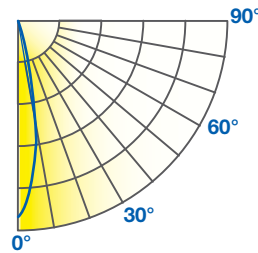

Degree	Candela
0	2800
5	2421
15	740
25	147
35	48
45	26