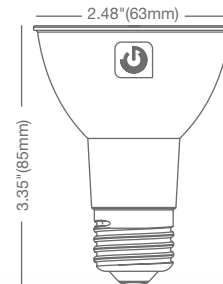

SPECIFICATIONS

Model	Product	Power (W)	CCT	CRI (typ.)	R9 / R13 (typ.)	Lumens	LPW	Beam Angle	CBCP (cd)
8PAR20DIM/927SP15	58104	8	Soft White 2700K	90	65/90	535	67	SP 15°	5300
8PAR20DIM/927NF25	58105	8	Soft White 2700K	90	65/90	535	67	NF 25°	2700
8PAR20DIM/927FL40	58106	8	Soft White 2700K	90	65/90	535	67	FL 40°	1170
8PAR20DIM/930SP15	58107	8	Warm White 3000K	90	65/90	550	69	SP 15°	5400
8PAR20DIM/930NF25	58108	8	Warm White 3000K	90	65/90	550	69	NF 25°	2800
8PAR20DIM/930FL40	58109	8	Warm White 3000K	90	65/90	550	69	FL 40°	1200
8PAR20DIM/940FL40	58112	8	Cool White 4000K	90	65/90	570	71	FL 40°	1250
8PAR20DIM/930FL40/B •	97901	8	Warm White 3000K	90	65/90	550	69	FL 40°	1200

• Black finish

* Savings per lamp based on $0.11 / kw energy cost, 12 hrs / day lamp usage, $5.50 halogen with 1500-hr lifetime, $15 LED with 50,000-hr lifetime

** Suitable for use in totally enclosed fixtures

*** List of tested dimmer switches available on website

**** Suitable for damp locations. Not for use where directly exposed to weather or water