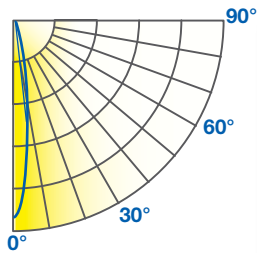

Degree	Candela
0	5400
5	3294
15	421
25	129
35	71
45	41