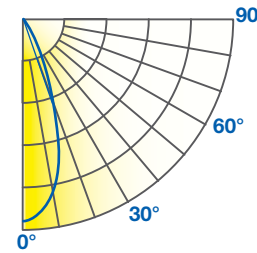

8PAR20DIM/930FL40

| Diameter | Footcandles |
|----------|-------------|
| 2.2 | 133 |
| 4.4 | 33 |
| 6.6 | 15 |
| 8.7 | 8 |
| 10.9 | 5 |

| Degree | Candela |
|--------|---------|
| 0 | 5400 |
| 5 | 3294 |
| 15 | 421 |
| 25 | 129 |
| 35 | 71 |
| 45 | 41 |

| Degree | Candela |
|--------|---------|
| 0 | 2800 |
| 5 | 2421 |
| 15 | 740 |
| 25 | 147 |
| 35 | 48 |
| 45 | 26 |

| Degree | Candela |
|--------|---------|
| 0 | 1200 |
| 5 | 1177 |
| 15 | 765 |
| 25 | 232 |
| 35 | 93 |
| 45 | 54 |