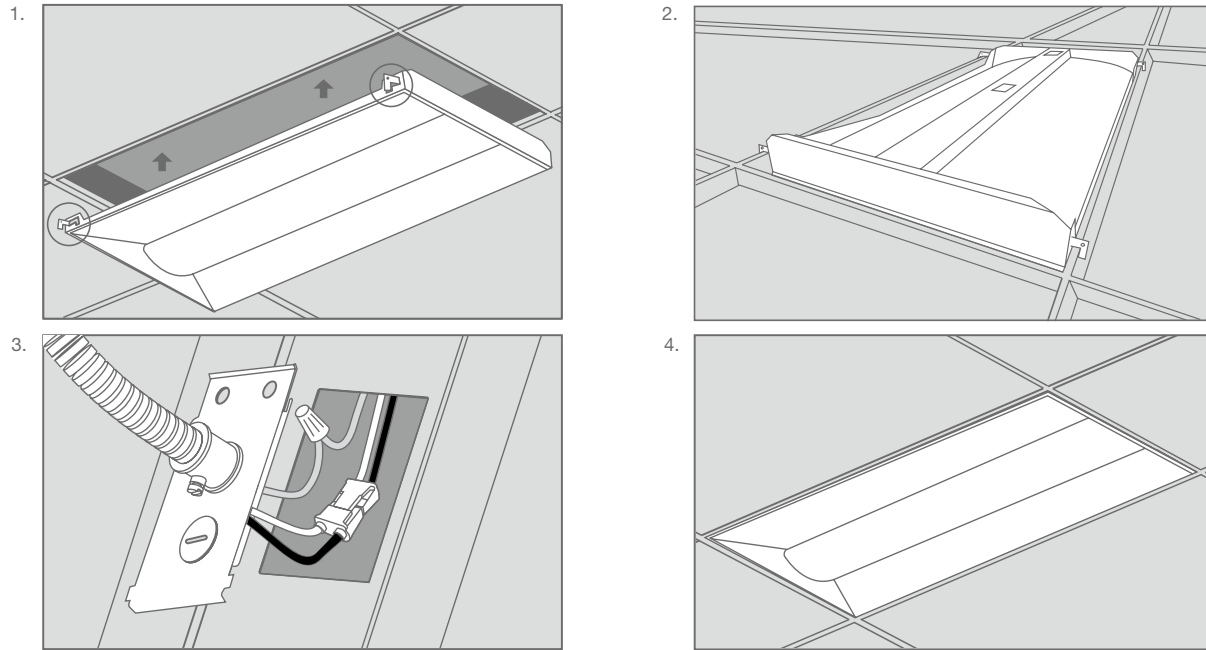

### TROFFER INSTALLATION

- Step 1.** Make sure the **POWER IS TURNED OFF** at the source to the location at which you are installing the product.
- Step 2.** Remove existing troffer if applicable.
- Step 3.** Pull L tabs out on each corner. (fig. 1)
- Step 4.** Place troffer in ceiling making sure each L tab is securely hooked on T-bar grid. (fig. 1 & fig. 2)
- Step 5.** Remove power conduit plate. Insert power supply into power conduit plate using appropriate electrical fittings. (fig. 3)
- Step 6.** Return power back to the source and installation is complete. (fig. 4)

## SPECIFICATIONS

Product Model	97791 40TROF24DIM/830/277V (MTO)	97792 40TROF24DIM/835/277V	97793 40TROF24DIM/840/277V	97794 40TROF24DIM/850/277V (MTO)
<b>Type</b>	2x4' Troffer	2x4' Troffer	2x4' Troffer	2x4' Troffer
<b>Power (W)</b>	40	40	40	40
<b>Voltage - Frequency</b>	120-277V 50-60Hz	120-277V 50-60Hz	120-277V 50-60Hz	120-277V 50-60Hz
<b>Color Temp. (ANSI)</b>	Warm White 3000K	Neutral White 3500K	Cool White 4000K	Daylight 5000K
<b>CRI (Ra)</b>	80	80	80	80
<b>Typical lumens (lm)</b>	4440	4440	4440	4600
<b>Efficacy (LPW)</b>	111	111	111	115
<b>Beam Angle</b>	120°	120°	120°	120°
<b>Dimmable</b>	Yes	Yes	Yes	Yes
<b>Power Factor</b>	0.9	0.9	0.9	0.9
<b>THD</b>	<20%	<20%	<20%	<20%
<b>Rated Lifetime - L85 (hrs.)</b>	50,000	50,000	50,000	50,000
<b>Dia. x MOL</b>	23.94"x47.72" (608x1212mm)	23.94"x47.72" (608x1212mm)	23.94"x47.72" (608x1212mm)	23.94"x47.72" (608x1212mm)
<b>Weight (lb. / g)</b>	15.34lb. / 6.96kg	15.34lb. / 6.96kg	15.34lb. / 6.96kg	15.34lb. / 6.96kg