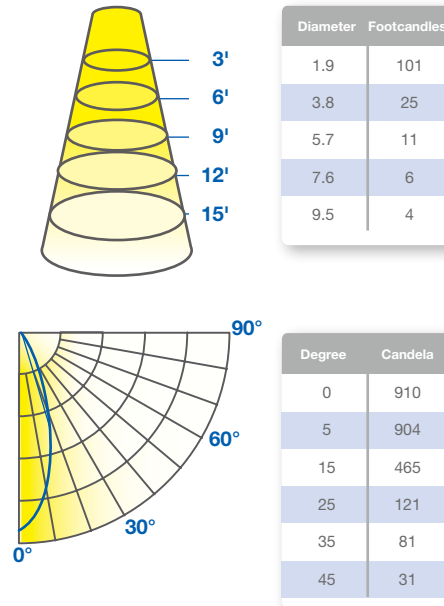

## ILLUMINANCE & CANDELA DISTRIBUTION

6MR16DIM/827FL35/35W

6MR16DIM/830FL35/35W

- Base:** GU5.3
- Voltage:** 12V
- Dimmable:** Yes\*\*\*
- PF:** 0.9
- Lifetime:** 25,000 hrs
- Weight:** 0.09lb. / 41g

## SPECIFICATIONS

Model	Product	Power (W)	CCT	CRI (typ.)	Lumens	LPW	Beam Angle	CBCP (cd)
6MR16DIM/827FL35/35W	58285	6	Soft White 2700K	82	425	71	FL 35°	910
6MR16DIM/830FL35/35W	58286	6	Warm White 3000K	82	450	75	FL 35°	910