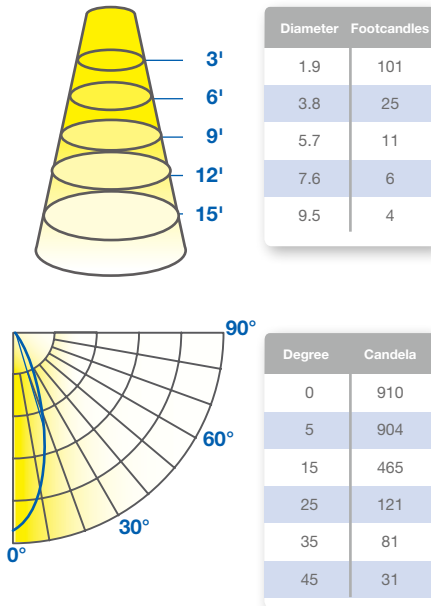

## ILLUMINANCE & CANDELA DISTRIBUTION

6MR16DIM/827FL35/35W

6MR16DIM/830FL35/35W

- Base:** GU5.3
- Voltage:** 12V
- Dimmable:** Yes\*\*\*
- PF:** 0.9
- Lifetime:** 25,000 hrs
- Weight:** 0.09lb. / 41g

## SPECIFICATIONS

Model	Product	Power (W)	CCT	CRI (typ.)	Lumens	LPW	Beam Angle	CBCP (cd)
6MR16DIM/827FL35/35W	58285	6	Soft White 2700K	82	425	71	FL 35°	910
6MR16DIM/830FL35/35W	58286	6	Warm White 3000K	82	450	75	FL 35°	910