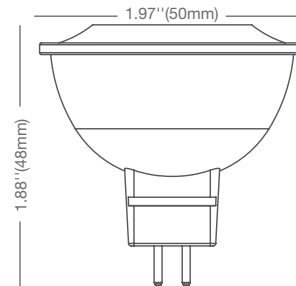

## ILLUMINANCE & CANDELA DISTRIBUTION

6MR16DIM/827FL35/35W

6MR16DIM/830FL35/35W

- Base:** GU5.3
- Voltage:** 12V
- Dimmable:** Yes\*\*\*
- PF:** 0.9
- Lifetime:** 25,000 hrs
- Weight:** 0.09lb. / 41g

## SPECIFICATIONS

Model	Product	Power (W)	CCT	CRI (typ.)	Lumens	LPW	Beam Angle	CBCP (cd)
6MR16DIM/827FL35/35W	58285	6	Soft White 2700K	82	425	71	FL 35°	910
6MR16DIM/830FL35/35W	58286	6	Warm White 3000K	82	450	75	FL 35°	910