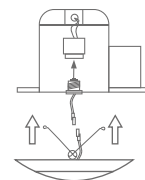

5-6" CAN RECESSED

ACCESSORIES SOLD SEPARATELY: