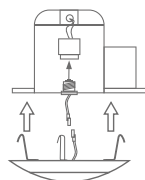

4" J-BOX FLUSHMOUNT

ACCESSORIES INCLUDED:

- Attach mounting bracket to J-box
- Click downlight into mounting bracket

Mounting Bracket

J-Box Screws

Wire Nuts

LED Adapter

4" CAN RECESSED

ACCESSORIES SOLD SEPARATELY:

- Connect E26 adapter to the LED adapter
- Insert mounting clips and push downlight up until flush with ceiling

E26 Adapter

LED Adapter

Mounting Bracket

Mounting Clips

5-6" CAN RECESSED