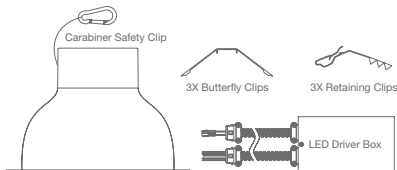

ARCHITECTURAL DL LINE

FITS EXISTING HOUSING

9.5", 8" & 6" versions
 Quick connect & pre-wired conduit
 0-10V dimming – 120-277V

CDL 9.5" 48W

CDL 8" 32W

CDL 6" 22W

EMERGENCY LED DRIVER 10W*

48CDL9.5G4DIM/830/277V	97706	3000K	3200	2x42W	✓
48CDL9.5G4DIM/835/277V	97707	3500K	3400	2x42W	✓
48CDL9.5G4DIM/840/277V	97708	4000K	3600	2x42W	✓

To order this option add /EM after the model number
 ex. 22CDL6G4DIM/840/277V/EM

NEW!

COMMERCIAL DL LINE

ADJUSTABLE LUMEN OUTPUT
 3 DEFINED LIGHT LEVELS

UNIVERSAL COMPATIBILITY

Housing Dimensions		
Model	Aperture Min.	Aperture Max.
9.5"	8.6" (220mm)	10.4" (265mm)
8"	7.6" (195mm)	9.4" (240mm)
6"	6.0" (153mm)	7.4" (190mm)
4"	3.9" (100mm)	5.1" (130mm)