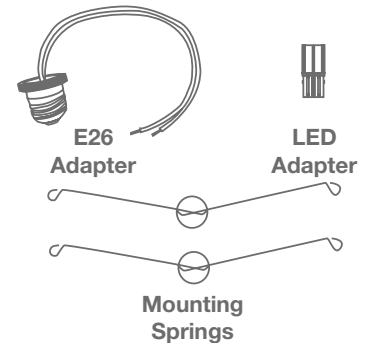

5-6" RECESSED CAN ACCESSORIES

ACCESSORIES INCLUDED

Ref.:#DS176-6SMDL-ACC

PRO

- ⌚ For use with 6" CLICK Downlight
- ⌚ Allows for installation in 5-6" recessed can housings
- ⌚ Accessories include E26 adapter, LED adapter & 2 mounting springs
- ⌚ Compatible with most standard 5-6" IC & Non-IC housings

RECOMMENDED USE

6" CLICK Downlight

5-6" CAN RECESSED

- Connect E26 adapter to the LED adapter
- Squeeze mounting springs and push downlight up until flush with ceiling

For use with the 14.5W CLICK downlight, these accessories allow for installation in a 5-6" recessed incandescent housing. Compatible with most standard 5-6" IC and Non-IC housings that have spring retaining brackets.

SPECIFICATIONS

Product
Model

57974
SMDL6/ACC

Type

SMDL 5-6" Can Installation Accessories