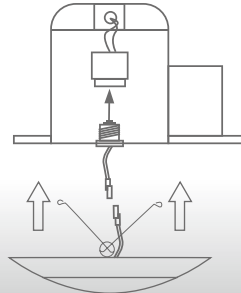

5-6" RECESSED CAN ACCESSORIES

ACCESSORIES INCLUDED

Ref.:#DS176-6SMDL-ACC

PRO

- ⌚ For use with 6" CLICK Downlight
- ⌚ Allows for installation in 5-6" recessed can housings
- ⌚ Accessories include E26 adapter, LED adapter & 2 mounting springs
- ⌚ Compatible with most standard 5-6" IC & Non-IC housings

RECOMMENDED USE

6" CLICK Downlight

5-6" CAN RECESSED

- Connect E26 adapter to the LED adapter
- Squeeze mounting springs and push downlight up until flush with ceiling

For use with the 14.5W CLICK downlight, these accessories allow for installation in a 5-6" recessed incandescent housing. Compatible with most standard 5-6" IC and Non-IC housings that have spring retaining brackets.

SPECIFICATIONS

Product
Model

57974
SMDL6/ACC

Type

SMDL 5-6" Can Installation Accessories