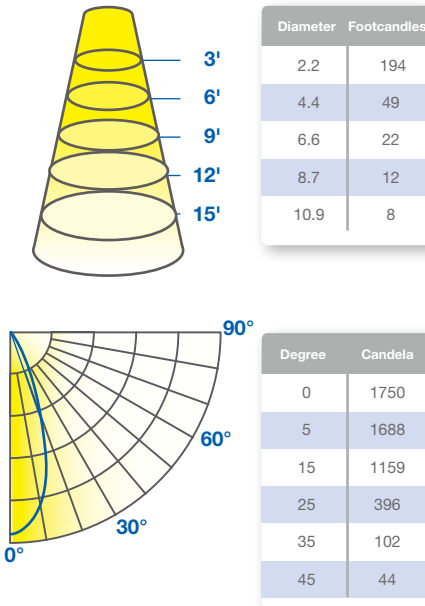

PAR30 8.5W DIM. CORE LED SERIES

CORE

8.5W REPLACES

75W
Hal.

80% Energy Savings

\$256 Savings per lamp*

- Wet location rated for outdoor use
- Lightweight environmentally friendly construction
- Full-face optic: maximizes distribution, minimizes glare
- High 82 LPW in Warm White
- Smooth dimming on existing dimmers
- FL beam angle in Soft White & Warm White CCT

LM 80

TM 21

SUITABLE FOR ALL DIRECTIONAL APPLICATIONS

ILLUMINANCE & CANDELA DISTRIBUTION

8.5PAR30DIM/830FL40

For other CCT use the following multipliers: 2700K .95

- Base:** E26
- Voltage:** 120V
- Dimmable:** Yes***
- PF:** 0.9
- Lifetime:** 25,000 hrs
- Weight:** 0.29lb / 132g

SPECIFICATIONS

Model	Product	Power (W)	CCT	CRI (typ.)	Lumens	LPW	Beam Angle	CBCP (cd)
8.5PAR30DIM/827FL40	57795	8.5	Soft White 2700K	80	650	76	FL 40°	1700
8.5PAR30DIM/830FL40	57797	8.5	Warm White 3000K	80	700	82	FL 40°	1750