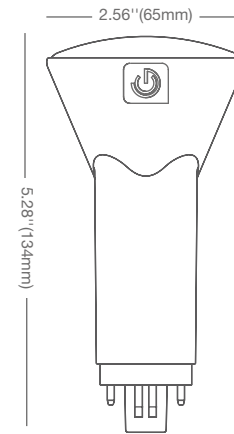

PLS V 6.5W HYB GX23 TITANIUM LED SERIES

APPLICATIONS

Retail

Hospitality

Office

Base: GX23 (2-pin CFL)
Voltage: Magnetic ballast compatible
 120-277V
Dimmable: No
PF: 0.9
Lifetime (L70): 50,000 hrs
Weight: 0.16lb / 73g

SPECIFICATIONS

Model	Product	Power (W)	CCT	CRI (typ.)	Lumens	LPW	Beam Angle
6.5PLSV/827/HYB/GX23	28378	6.5	Soft White 2700K	82	570	88	120°
6.5PLSV/830/HYB/GX23	28379	6.5	Warm White 3000K	82	600	92	120°
6.5PLSV/835/HYB/GX23	28380	6.5	Neutral White 3500K	82	600	92	120°
6.5PLSV/840/HYB/GX23	28381	6.5	Cool White 4000K	82	620	95	120°