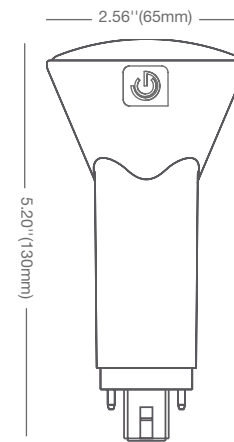

APPLICATIONS

Retail

Hospitality

Office

Base: G24q & GX24q (4-pin CFL)
Voltage: Ballast compatible 120-277V
PF: 0.9
Lifetime (L70): 50,000 hrs
Weight: 0.14lb / 64g

Ref.#: DS198-PLY-6W-DIR-291216

SPECIFICATIONS

Model	Product	Power (W)	CCT	CRI (typ.)	Lumens	LPW	Beam Angle
6PLV/827/DIR	28370	6	Soft White 2700K	82	570	95	120°
6PLV/830/DIR	28371	6	Warm White 3000K	82	600	100	120°
6PLV/835/DIR	28372	6	Neutral White 3500K	82	600	100	120°
6PLV/840/DIR	28373	6	Cool White 4000K	82	620	103	120°