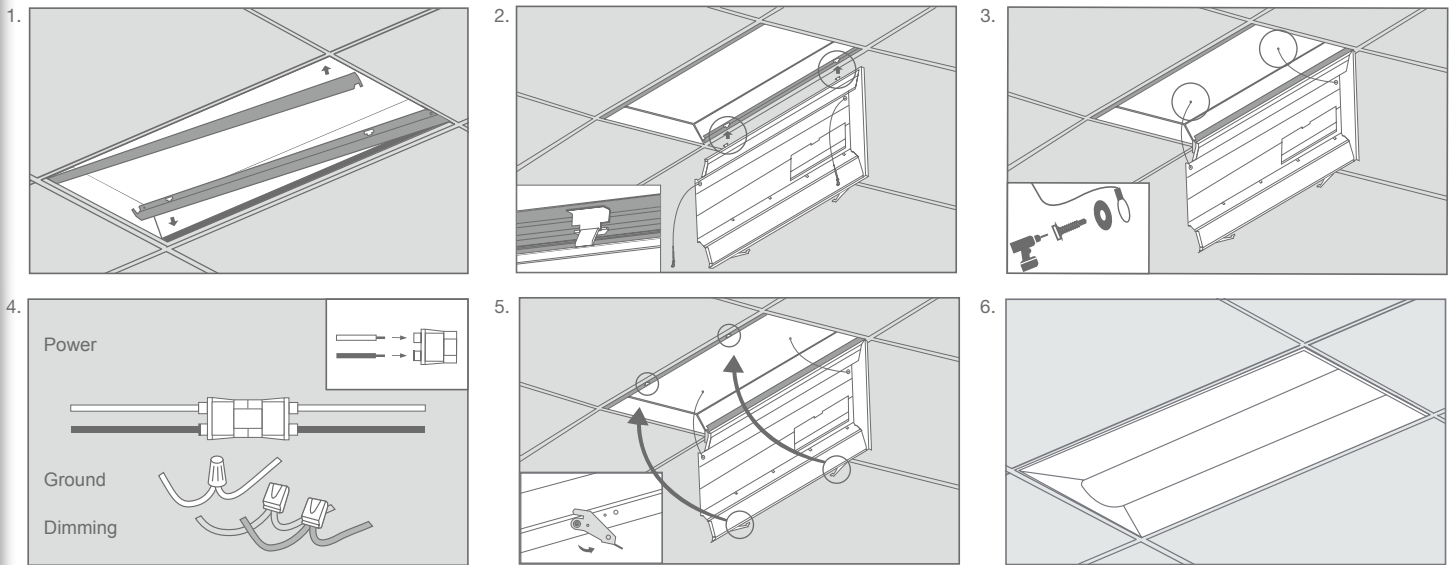

### RETROFIT KIT INSTALLATION

- Step 1.** Make sure the **POWER IS TURNED OFF** at the source to the location at which you are installing the product.
- Step 2.** Remove existing lamps, door frame (if applicable), reflector and ballast cover.
- Step 3.** Gently lift the original luminaire housing and slide in both side mounting brackets between the housing and the T-grid. (fig. 1)
- Step 4.** Hang the retrofit kit body by hooking the T-hinges into the respective slots on one of the mounting brackets. (fig. 2)
- Step 5.** Attach the safety cables to the original luminaire housing using the self-tapping hex head screws and washers provided. (fig. 3)
- Step 6.** Connect the retrofit kit power to the AC power. Connect the power supply to the retrofit kit. (fig. 4)
- Step 7.** Close the retrofit kit by pushing it up and securing both latches. (fig. 5)
- Step 8.** Return power back to the source and installation is complete. (fig. 6)