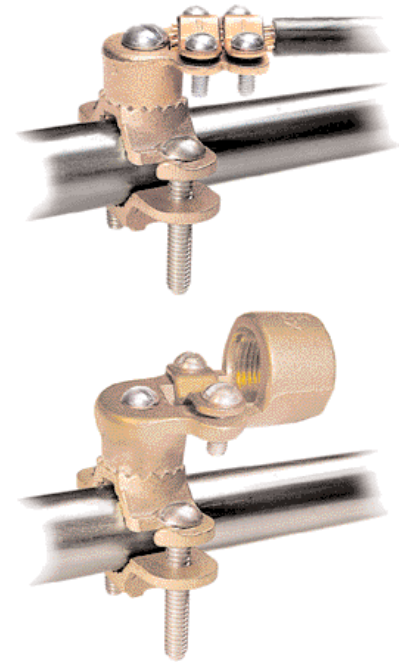

GROUNDING

GREAVES EXCLUSIVE

Ground-Lok™ CLAMP SYSTEM SERRATED HEAD - ASSEMBLED

BRONZE WATER PIPE GROUND CLAMPS

Copper wire only

NAED NUMBER	CATALOG NUMBER	INCLUDES ADAPTER TYPE	WATER PIPE SIZE (IPS)	GROUND WIRE RANGE	CTN QTY	EST. SHIPPING	
						WEIGHT (lbs)	UNIT
30200	G 3		1/2 - 1		25	11.74	CTN
30240	G 4	WIRE	1/4 - 2	4/0 STR	20	6.56	CTN
30480	G 15	ADAPTER	2 1/2 - 4		4	5.43	CTN
30500	G 16		4 1/2 - 6		4	6.90	CTN
FOR 1/2" RIGID CONDUIT							
30280	G 5		1/2 - 1		25	12.39	CTN
30320	G 6	1/2" CONDUIT	1/4 - 2	2/0 STR	20	13.46	CTN
30520	G 18	SIZE	2 1/2 - 4		4	5.46	CTN
30540	G 19		4 1/2 - 6		4	7.10	CTN
FOR 3/4" RIGID CONDUIT							
30360	G 7		1/2 - 1		25	13.39	CTN
30380	G 8	3/4" CONDUIT	1/4 - 2	3/0 STR	20	14.26	CTN
30580	G 21	SIZE	2 1/2 - 4		4	5.62	CTN
30600	G 22		4 1/2 - 6		4	7.10	CTN
FOR 1" RIGID CONDUIT							
30400	G 9		1/2 - 1		25	14.64	CTN
30420	G 10	1" CONDUIT	1/4 - 2	3/0 STR	10	7.76	CTN
30620	G 24	SIZE	2 1/2 - 4		2	3.04	CTN
30640	G 25		4 1/2 - 6		2	3.86	CTN

PLATING: For tin-plating add suffix letter "P" to CATALOG NUMBERS.
UL listed to #4 AWG. CSA certified as shown.

Ground-Lok™ CLAMP SYSTEM BRASS SCREWS

G1BS SERIES

NAED NUMBER	CATALOG NUMBER	INCLUDES ADAPTER TYPE	WATER PIPE SIZE (IPS)	GROUND WIRE MAX	CTN QTY	EST. SHIPPING	
						WEIGHT (lbs)	UNIT
70560	G 1 BS	-	1/2 - 1		50	12.7	CTN
70565	G 2 BS	-	1/4 - 2	#2 STR	25	10.5	CTN
70570	G 12 BS	-	2 1/2 - 4		4	4.23	CTN
70575	G 13 BS	-	4 1/2 - 6		4	6.00	CTN
70580	G 40 BS	Wire	-	4/0 STR	20	4.67	CTN
70585	G 41 BS	1/2" Conduit	-	2/0 STR	20	5.17	CTN
70590	G 42 BS	3/4" Conduit	-	3/0 STR	20	5.83	CTN
70600	G 43 BS	1" Conduit	-	3/0 STR	20	6.74	CTN
70566	G 3 BS	Wire	1/2 - 1	4/0 STR	25	12.1	CTN
70567	G 4 BS	Wire	1/4 - 2	4/0 STR	10	3.50	CTN

PLATING: For tin-plating add suffix letter "P" to CATALOG NUMBERS. UL listed to #4 AWG. CSA certified as shown.

www.greaves-usa.com

11 Heritage Park, Clinton, CT 06413 • Phone 860-664-4505 • Fax 860-664-4546
TOLL FREE 1-800-243-1130 (Outside CT)