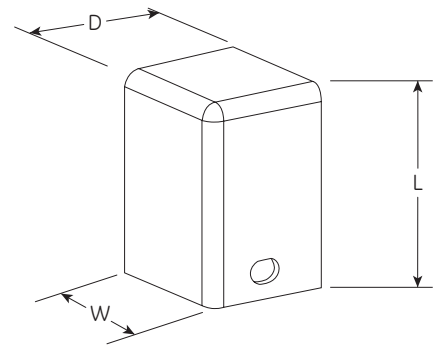

LED Lights

Center LED Lights

End LED Lights

Accessories

LED Driver

Wire Cover

LED Drivers

PERFORMANCE DATA			DIMENSIONAL DATA			
Product Code	Description	Item		Length (L)	Width (W)	Depth (D)
68593	GEPS6000NCMUL-SY	100W LED Driver	(in)	10.75	1.65	1.1
			(mm)	273	42	28
68595	GEPS6500NCMUL-SY	50W LED Driver	(in)	10.75	1.65	1.1
			(mm)	273	42	28
79814	GE-CV-4060CTR	Wire Cover	(in)	1.77	1.42	1.19
			(mm)	45.01	36	30.23