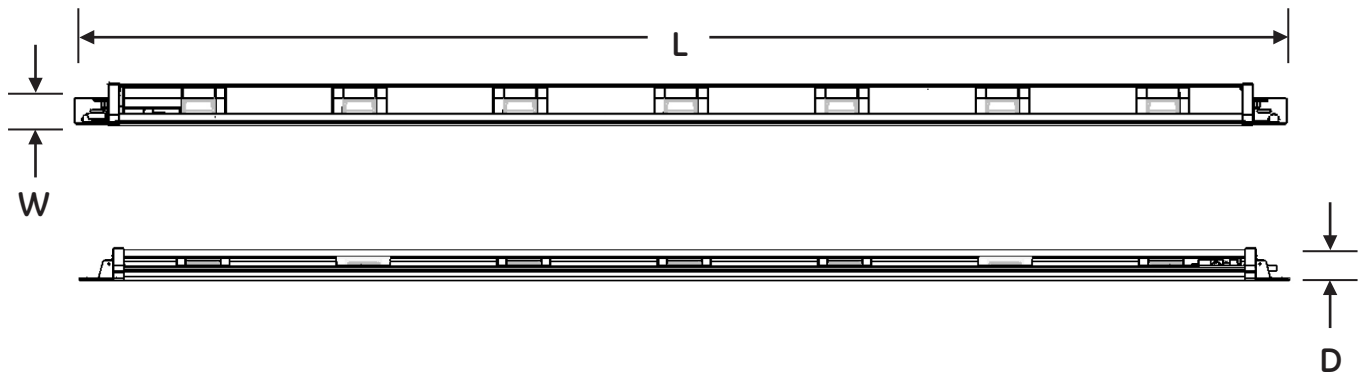

LED Lights

Center LED Lights

End LED Lights

Accessories

LED Driver

Wire Cover

LED Drivers

PERFORMANCE DATA			DIMENSIONAL DATA			
Product Code	Description	Item		Length (L)	Width (W)	Depth (D)
68593	GEPS6000NCMUL-SY	100W LED Driver	(in)	10.75	1.65	1.1
			(mm)	273	42	28
68595	GEPS6500NCMUL-SY	50W LED Driver	(in)	10.75	1.65	1.1
			(mm)	273	42	28
79814	GE-CV-4060CTR	Wire Cover	(in)	1.77	1.42	1.19
			(mm)	45.01	36	30.23