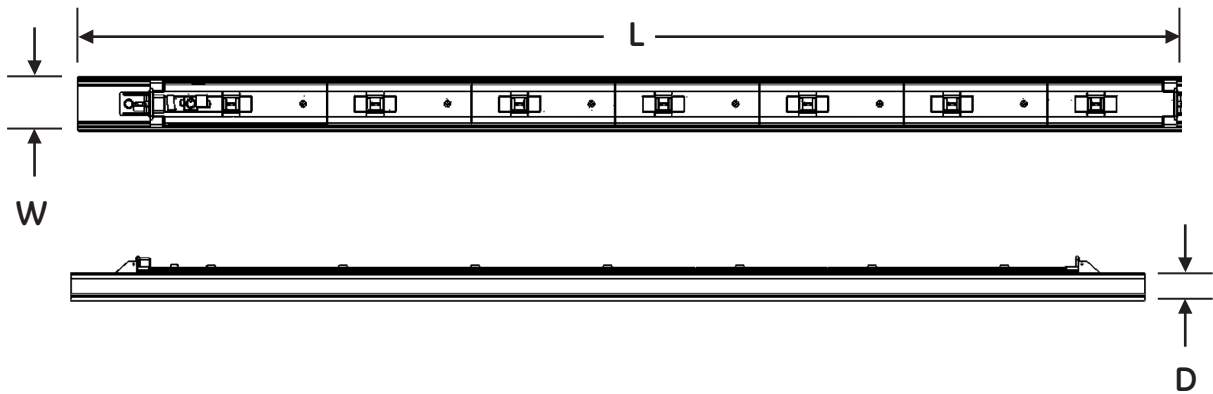

LED Lights

Center LED Lights

End LED Lights

Accessories

LED Driver

Wire Cover

LED Drivers

PERFORMANCE DATA			DIMENSIONAL DATA			
Product Code	Description	Item		Length (L)	Width (W)	Depth (D)
68593	GEPS6000NCMUL-SY	100W LED Driver	(in)	10.75	1.65	1.1
			(mm)	273	42	28
68595	GEPS6500NCMUL-SY	50W LED Driver	(in)	10.75	1.65	1.1
			(mm)	273	42	28
79814	GE-CV-4060CTR	Wire Cover	(in)	1.77	1.42	1.19
			(mm)	45.01	36	30.23